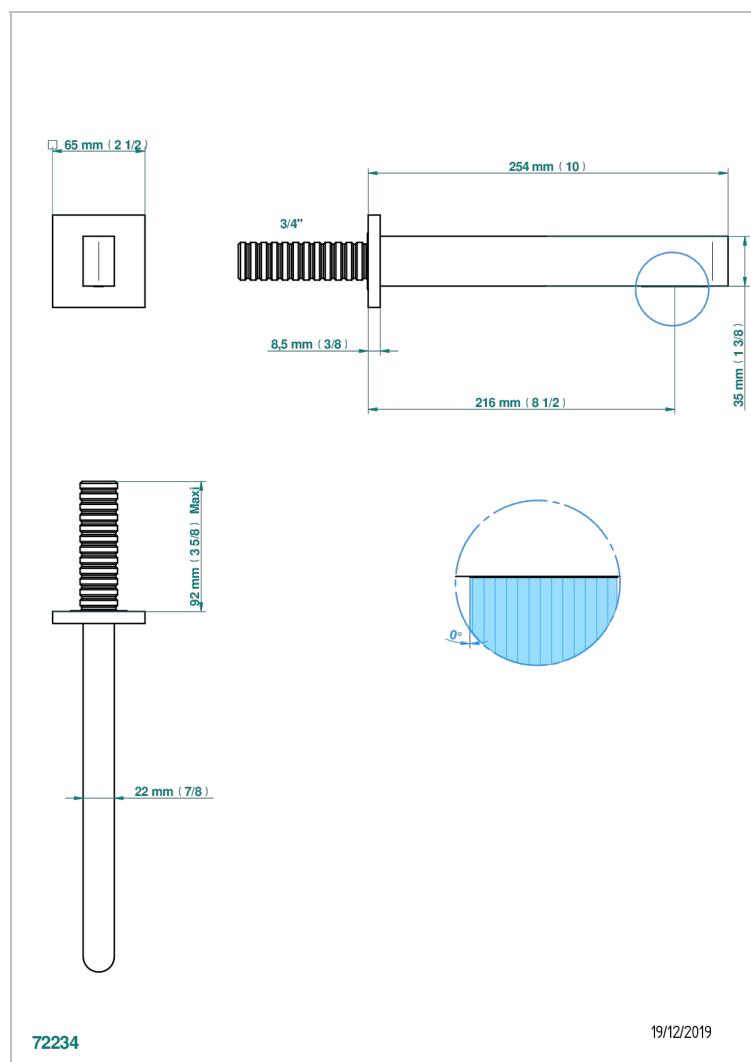

# ICON-X CARBON DORADO CON MANETAS

U7T-42SGB

Wall mounted bath spout, without T junction

THG<sup>®</sup>  
PARIS

## CARACTERÍSTICAS

- Icon-x carbon dorado con manetas
- Wall mounted bath spout, without T junction