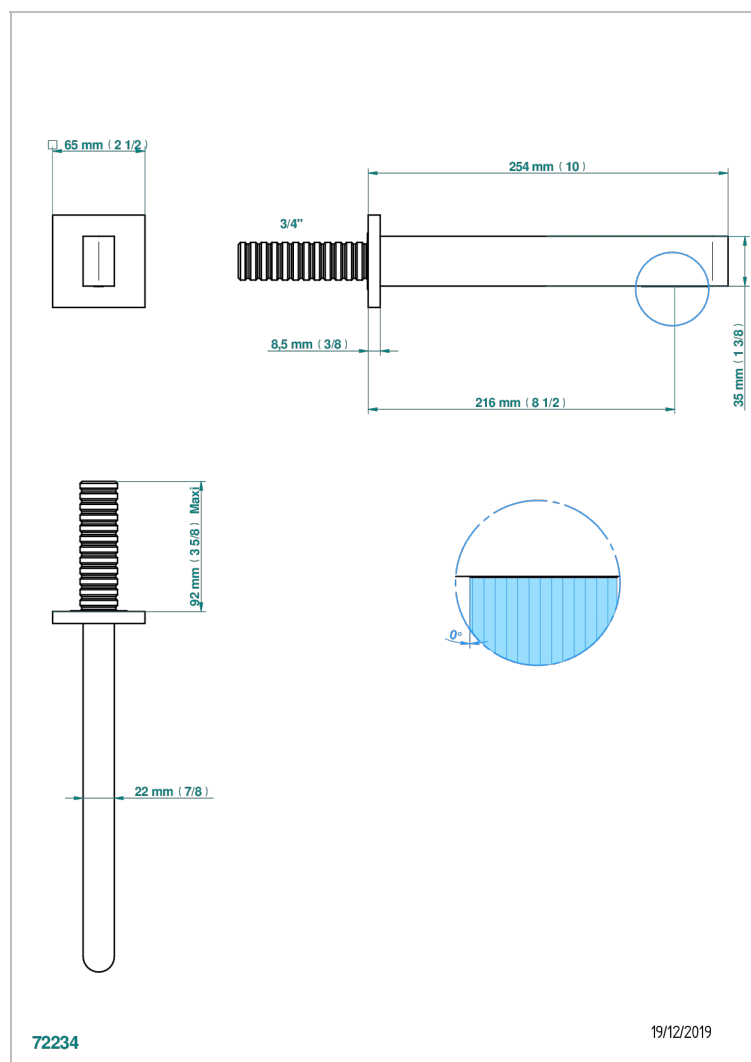

ICON-X CARBON GOLD WITH LEVER HANDLES

U7T-42SGB

Bath spout, wall mounted

CHARACTERISTIC

- Icon-x carbon gold with lever handles
- Bath spout, wall mounted

AVAILABLE FINITIONS

Black ceram - D30
Blush PVD - H62
Brass color PVD - H49
Brown bronze color PVD - F33
Chrome polished - A02
Gold color PVD - H52

Nickel antique / Sovereign - H28
Nickel color PVD - H55
Nickel polished - B01
Soft gold - F30
Soft matt gold - F31
Umber PVD - H66