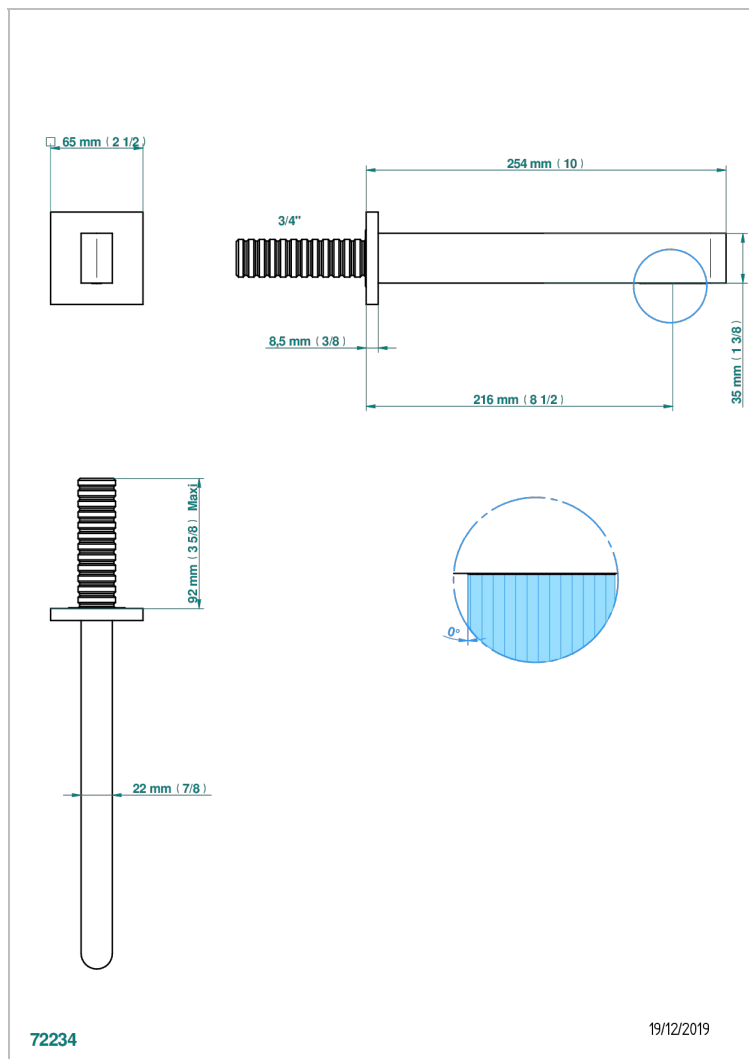

# ICON-X CARBON DORADO CON MANETAS

U7T-42SGB

Wall mounted bath spout, without T junction

THG<sup>®</sup>  
PARIS

## CARACTERÍSTICAS

- Icon-x carbon dorado con manetas
- Wall mounted bath spout, without T junction