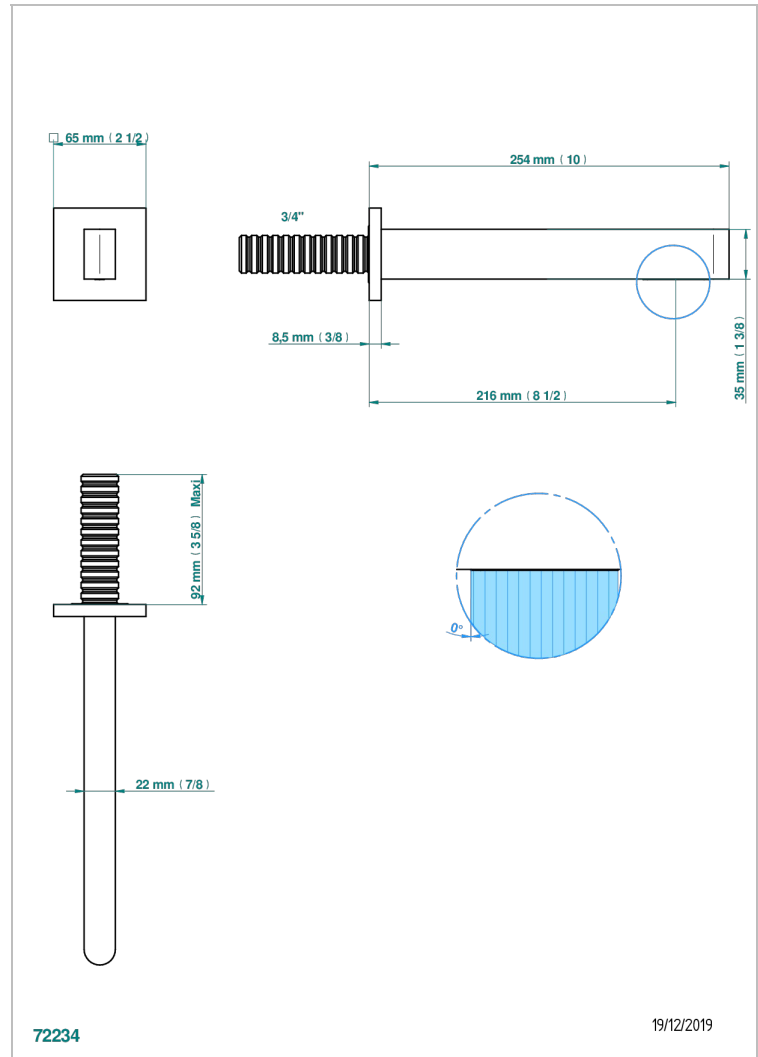

# ICON-X CARBON GOLD

U7S-42SGB

Bath spout, wall mounted

THG<sup>®</sup>  
PARIS

## CHARACTERISTIC

- Icon-x carbon gold
- Bath spout, wall mounted