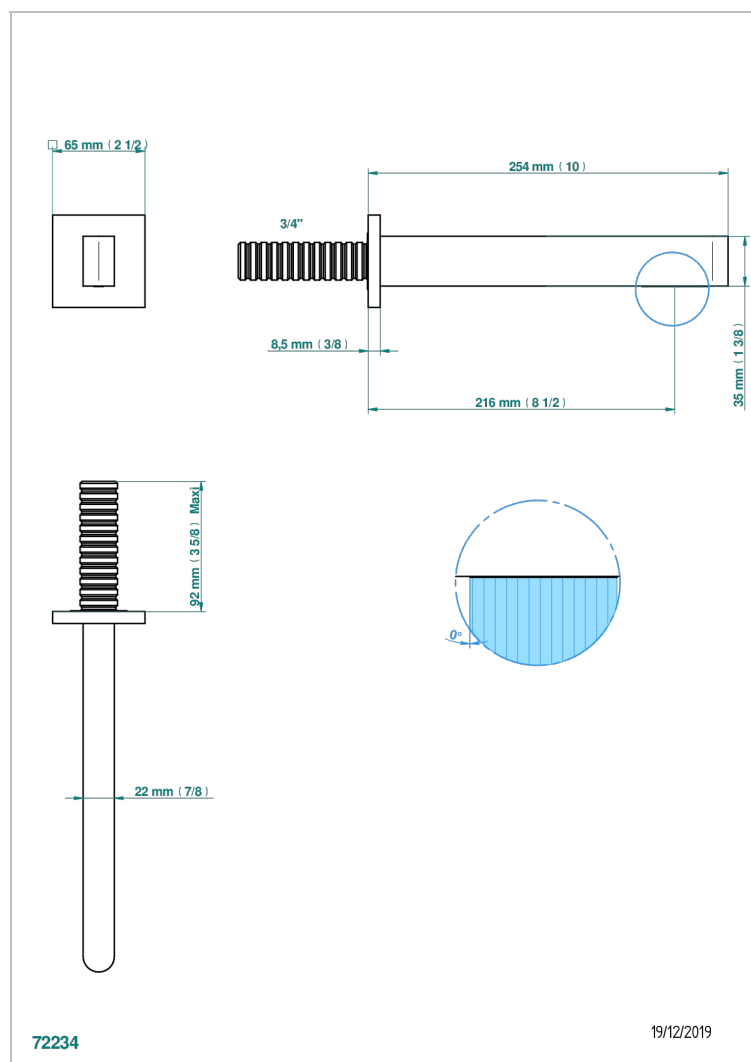

# ICON-X - TITANIUM WITH LEVER HANDLES

U7M-42SGB

Bath spout, wall mounted

THG<sup>®</sup>  
PARIS

## CHARACTERISTIC

- Icon-x - titanium with lever handles
- Bath spout, wall mounted