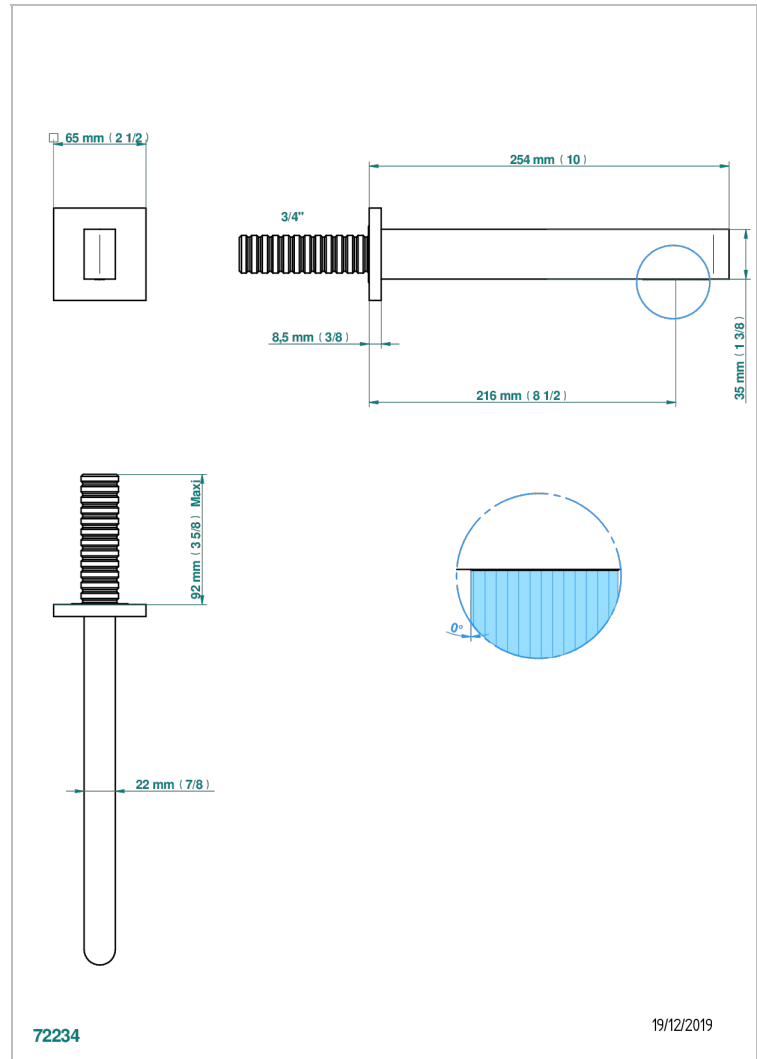

ICON-X TITANIUM

U7L-42SGB

Bath spout, wall mounted

CHARACTERISTIC

- Icon-x titanium
- Bath spout, wall mounted

AVAILABLE FINITIONS

Black ceram - D30
Blush PVD - H62
Brass color PVD - H49
Brown bronze color PVD - F33
Chrome polished - A02
Gold color PVD - H52

Nickel antique / Sovereign - H28
Nickel color PVD - H55
Nickel polished - B01
Soft gold - F30
Soft matt gold - F31
Umber PVD - H66