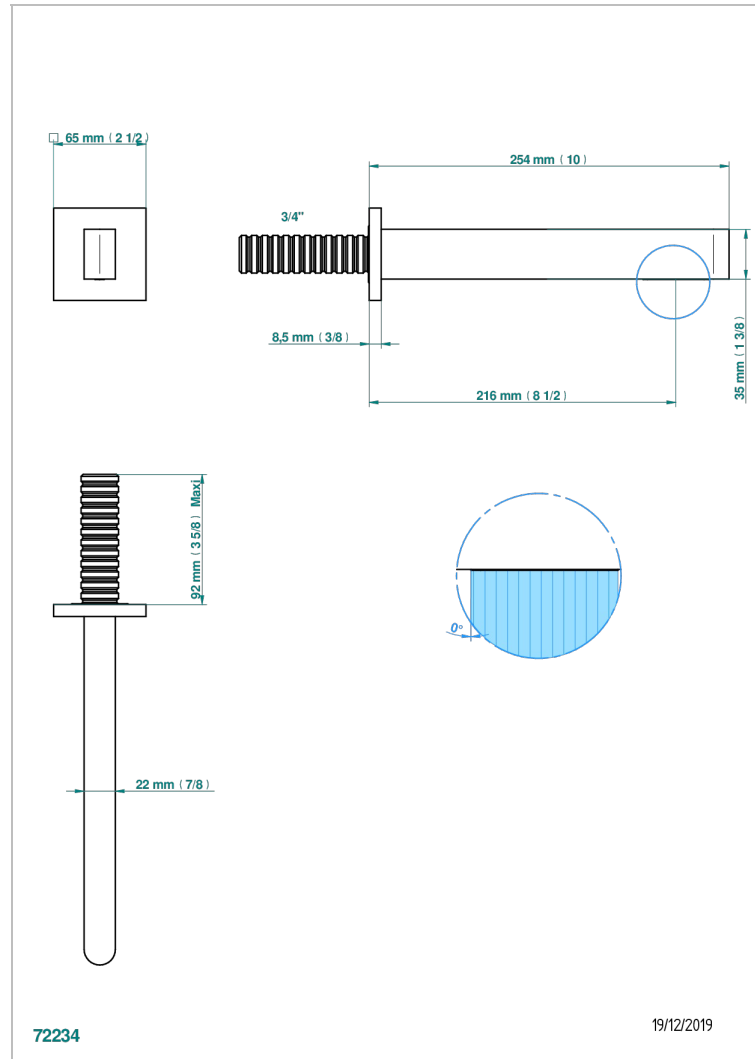

ICON-X TITAN

U7L-42SGB

Wall mounted bath spout, without T junction

THG[®]
PARIS

EIGENSCHAFTEN

- Icon-x titan
- Wall mounted bath spout, without T junction

VERFÜGBARE OBERFLÄCHEN

Altnickel - H28
Blassgold - F30
Blassgold matt unlackiert - F31
Chrom - A02
Chrom matt - C02
Gold - F01

Gold matt - F07
Mattschwarz keramik - D30
Nickel matt - C01
Pvd blush - H62
Pvd blush matt - H60
Pvd bronze braun - F33

Pvd bronze braun matt - F34
Pvd gold - H52
Pvd gold matt - H53
Pvd graphite - H64
Pvd graphite matt - H65
Pvd messing - H49

Pvd messing matt - H50
Pvd nickel - H55
Pvd nickel matt - H56
Pvd umber - H66
Pvd umber matt - H67
Silbernickel - B01