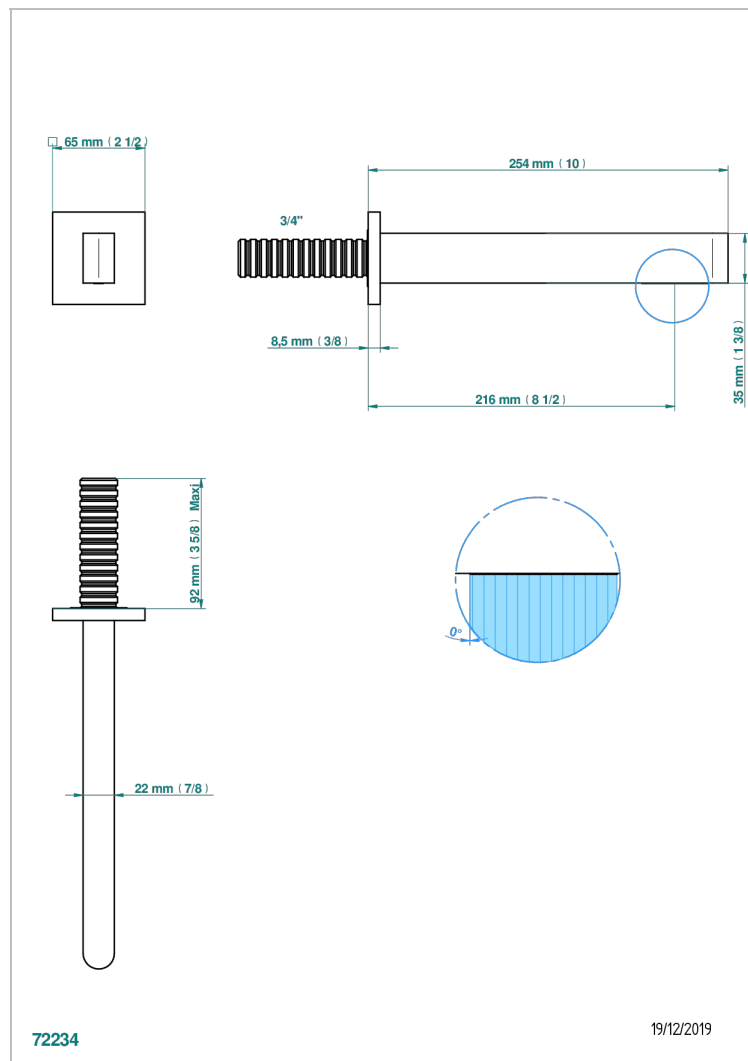

ICON-X METAL INLAYS WITH LEVER HANDLES

U7K-42SGB

Bath spout, wall mounted

72234

19/12/2019

CHARACTERISTIC

- Icon-x metal inlays with lever handles
- Bath spout, wall mounted

AVAILABLE FINITIONS

Umber PVD - H66