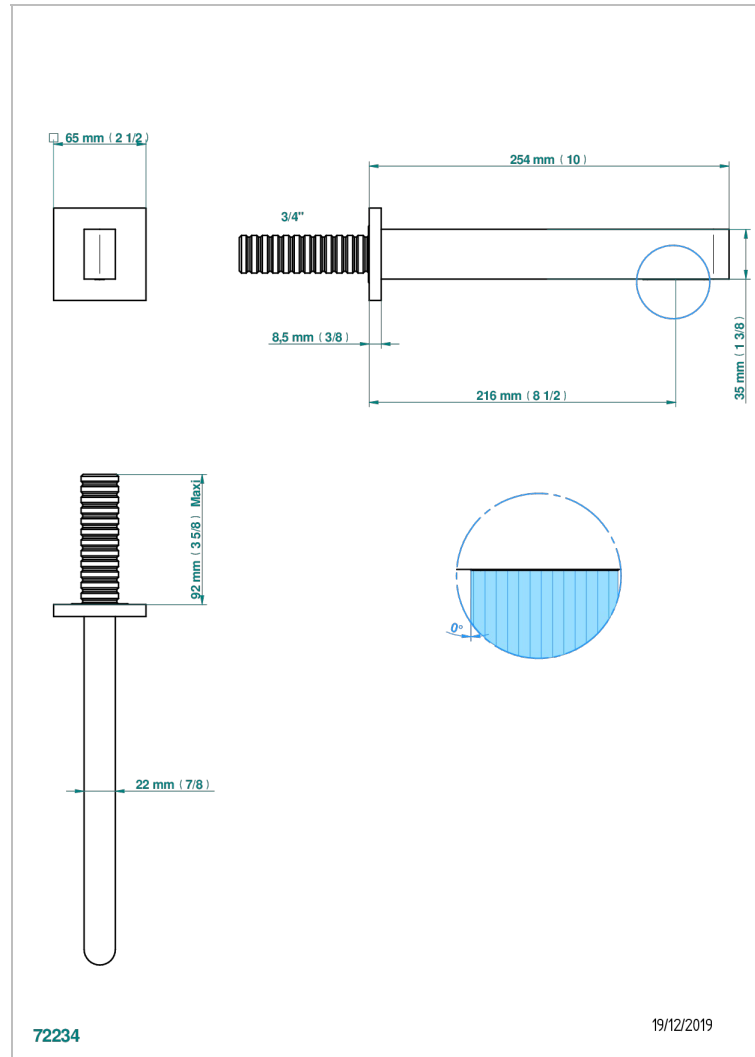

ICON-X METAL INLAYS

U7J-42SGB

Bath spout, wall mounted

72234

19/12/2019

CHARACTERISTIC

- Icon-x metal inlays
- Bath spout, wall mounted

AVAILABLE FINITIONS

Umber PVD - H66