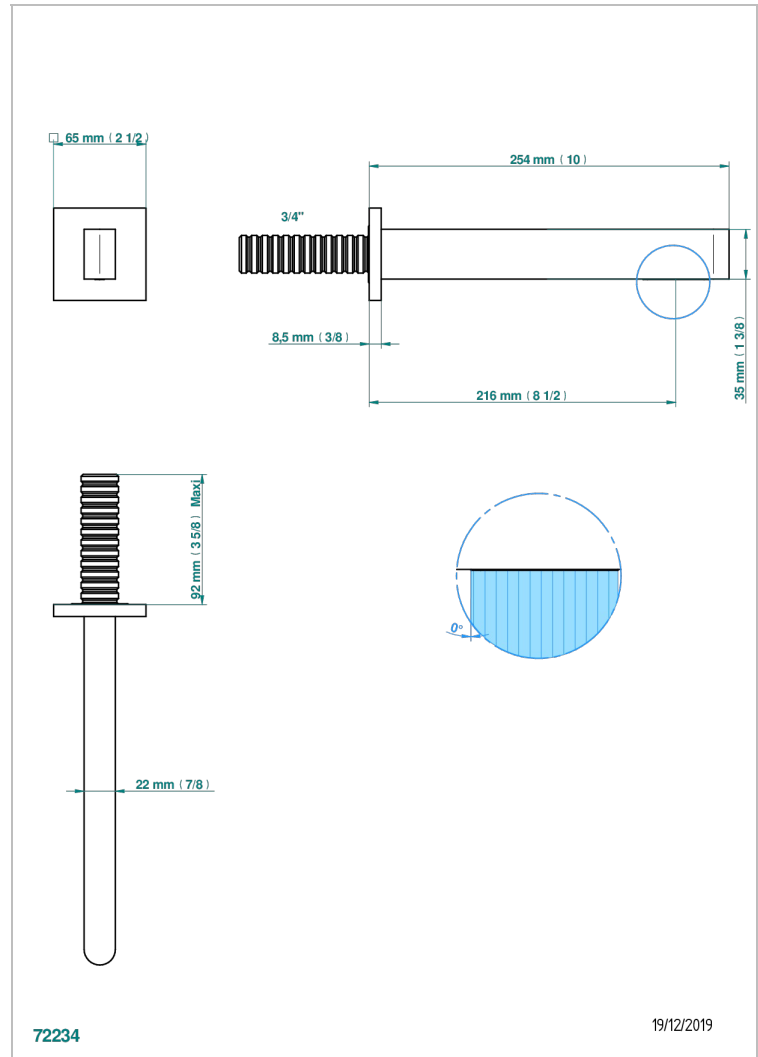

# ICON-X WITH LEVER HANDLES

U7H-42SGB

Bath spout, wall mounted

THG<sup>®</sup>  
PARIS

## CHARACTERISTIC

- Icon-x with lever handles
- Bath spout, wall mounted