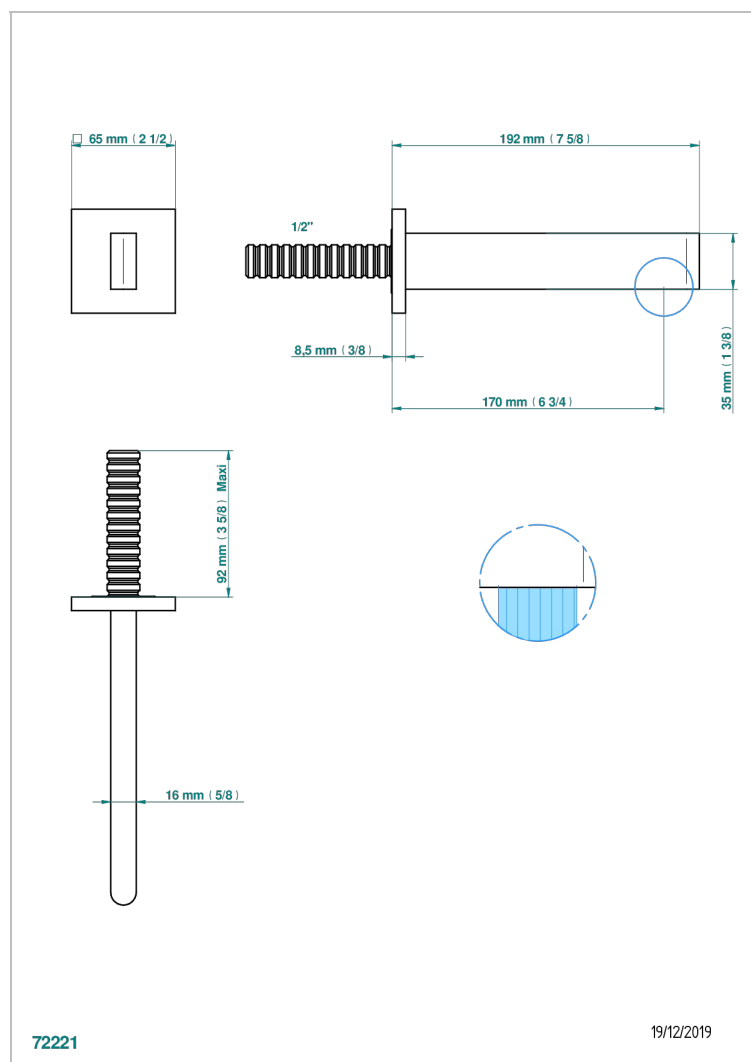

# ICON-X CARBON DORADO CON MANETAS

U7T-22GAB

Wall mounted basin, goliath spout, 1/2" , without T junction

## CARACTERÍSTICAS

- Icon-x carbon dorado con manetas
- Wall mounted basin, goliath spout, 1/2" , without T junction

## ESPECIFICACIONES TÉCNICAS

- Recommandé : 3 bars (max. 5 bars) - Advised : 43,5 psi (max. 72 psi)
- 9 l/min à 3 bars (1.58 gpm at 43.5 psi)