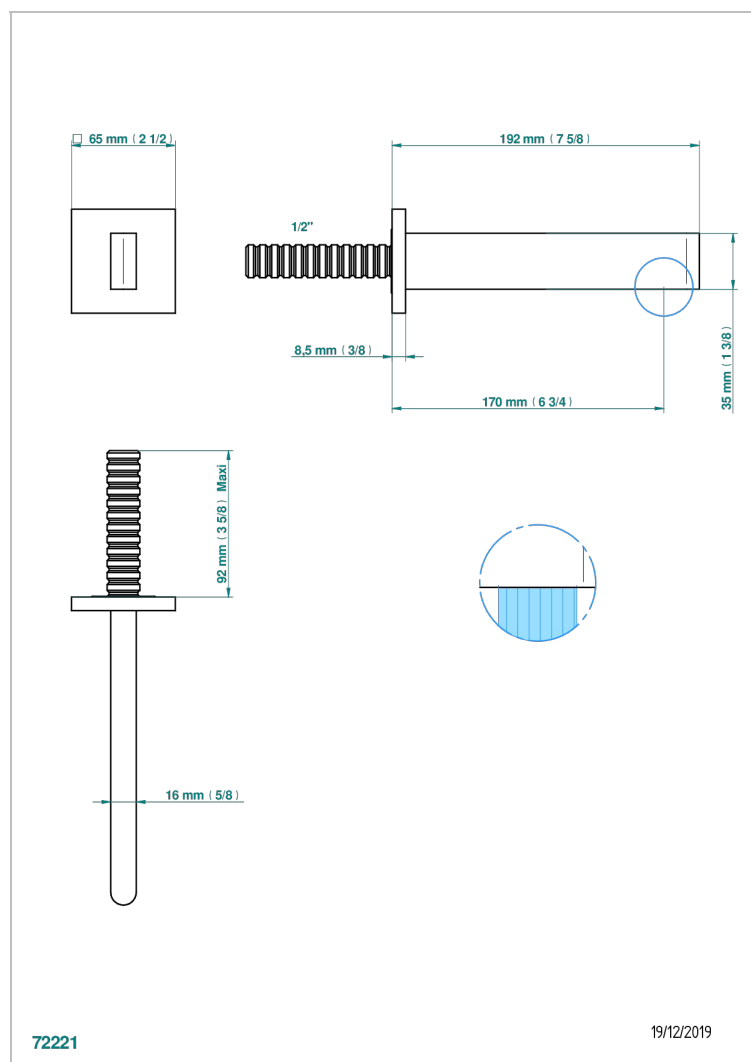

ICON-X CARBON GOLD WITH LEVER HANDLES

U7T-22GAB

Wall mounted basin, goliath spout, 1/2" , without T junction

CHARACTERISTIC

- Icon-x carbon gold with lever handles
- Wall mounted basin, goliath spout, 1/2" , without T junction

TECHNICAL SPECS

- Recommandé : 3 bars (max. 5 bars) - Advised : 43,5 psi (max. 72 psi)
- 9 l/min à 3 bars (1.58 gpm at 43.5 psi)

AVAILABLE FINITIONS

Black ceram - D30
Blush PVD - H62
Brass color PVD - H49
Brown bronze color PVD - F33
Chrome polished - A02
Gold color PVD - H52