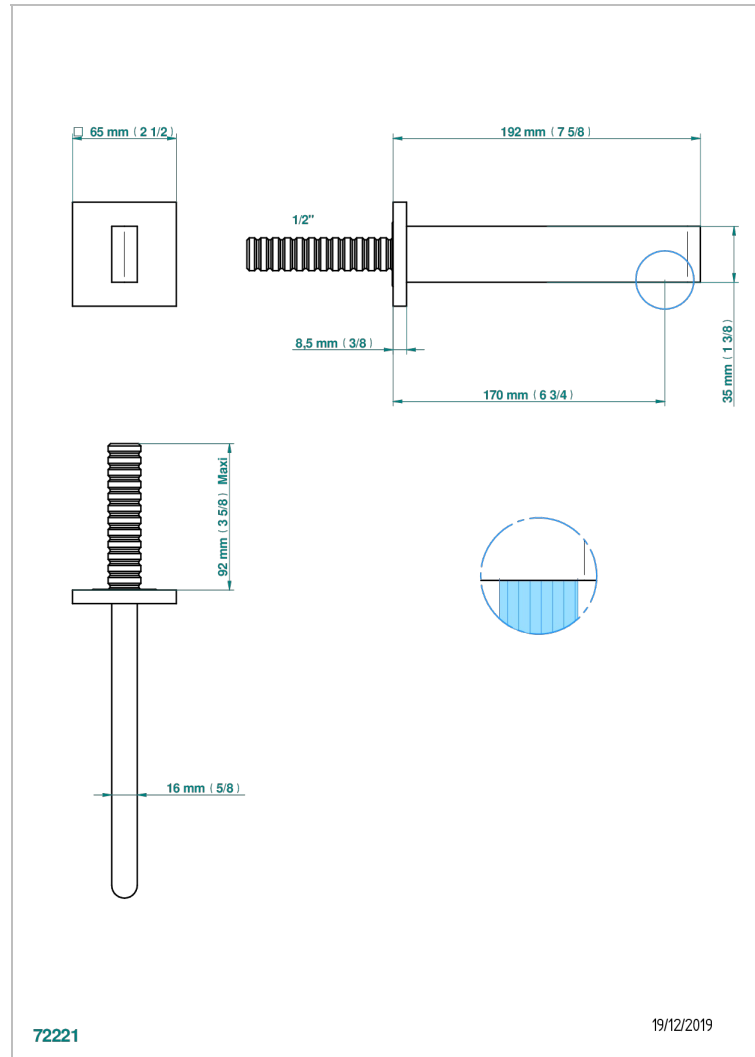

# ICON-X CARBON GOLD WITH LEVER

U7T-22GAB

Wall mounted basin, goliath spout, 1/2" , without T junction

THG<sup>®</sup>  
PARIS

## CHARACTERISTIC

- Icon-x carbon gold with lever
- Wall mounted basin, goliath spout, 1/2" , without T junction

## TECHNICAL SPECS

- Recommandé : 3 bars (max. 5 bars) - Advised : 43,5 psi (max. 72 psi)
- 9 l/min à 3 bars (1.58 gpm at 43.5 psi)

## RELATED SKU'S

- Ref. G00-309/B Free-flow basin waste with grid
- Ref. G00-309/S Bottle Trap only for waste
- Ref. G00-316 Click waste
- Ref. G00-308T Adjustable bottle trap, mini 45 mm - maxi 90 mm with 300 mm overflow pipe