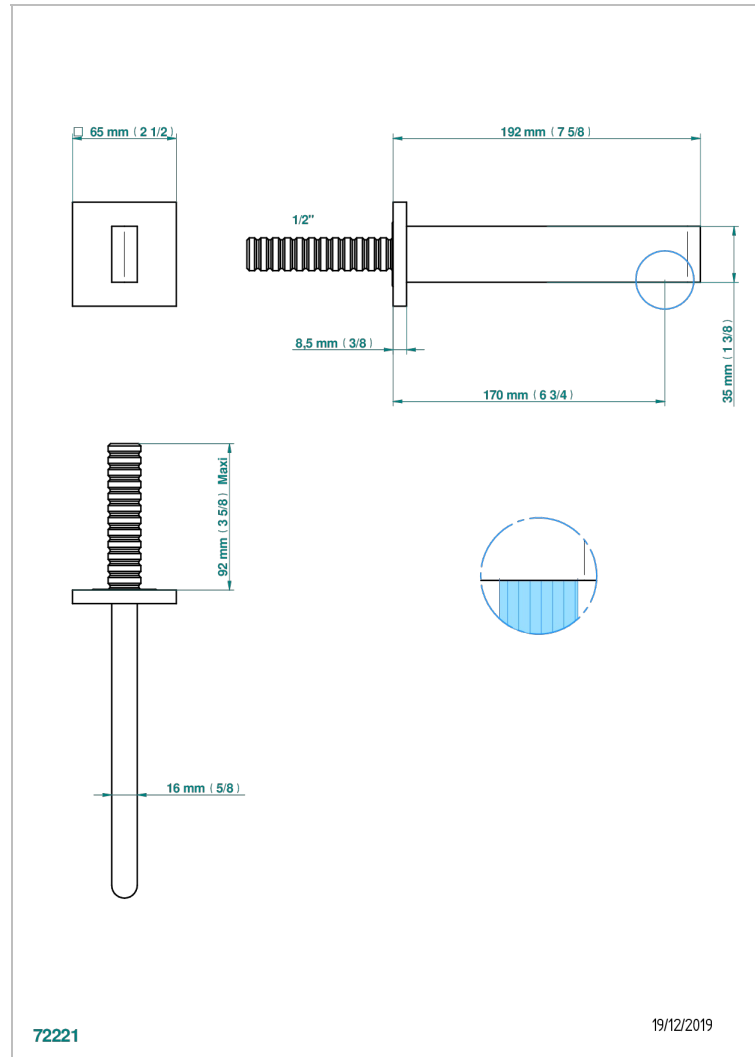

ICON-X CARBON GOLD WITH LEVER

U7T-22GAB

Wall mounted basin, goliath spout, 1/2" , without T junction

THG[®]
PARIS

CHARACTERISTIC

- Icon-x carbon gold with lever
- Wall mounted basin, goliath spout, 1/2" , without T junction

TECHNICAL SPECS

- Recommandé : 3 bars (max. 5 bars) - Advised : 43,5 psi (max. 72 psi)
- 9 l/min à 3 bars (1.58 gpm at 43.5 psi)

RELATED SKU'S

- Ref. G00-309/B Free-flow basin waste with grid
- Ref. G00-309/S Bottle Trap only for waste
- Ref. G00-316 Click waste
- Ref. G00-308T Adjustable bottle trap, mini 45 mm - maxi 90 mm with 300 mm overflow pipe