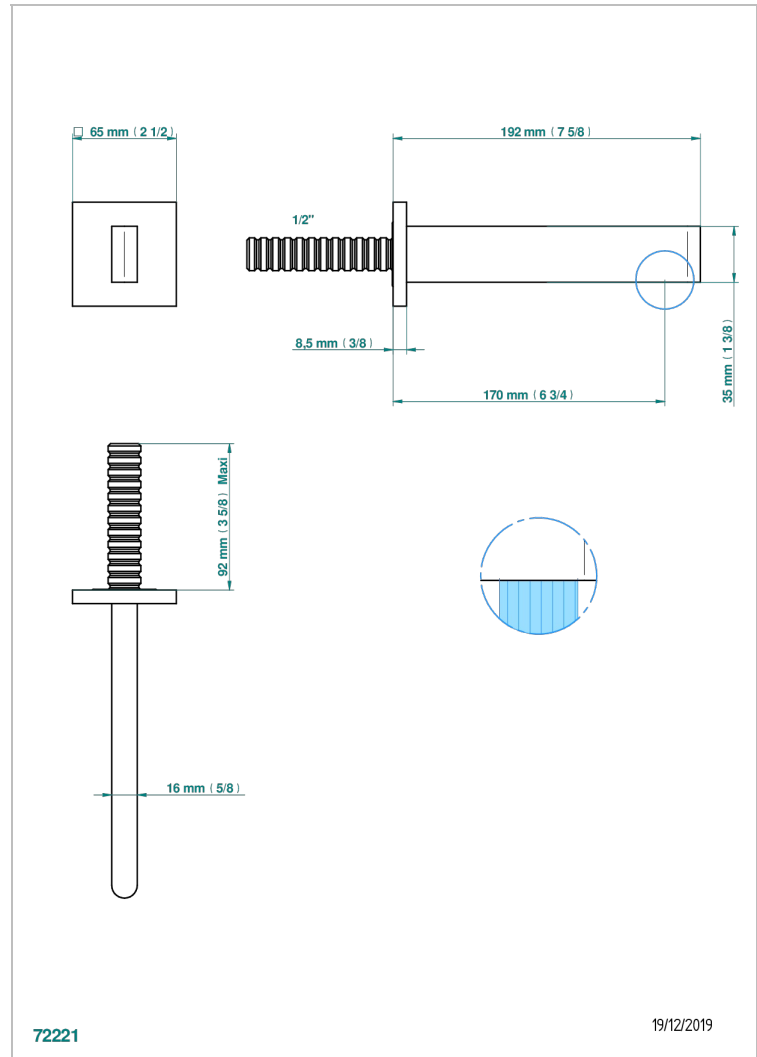

ICON-X CARBON GOLD

U7S-22GAB

Wall mounted basin, goliath spout, 1/2" , without T junction

THG[®]
PARIS

CHARACTERISTIC

- Icon-x carbon gold
- Wall mounted basin, goliath spout, 1/2" , without T junction

TECHNICAL SPECS

- Recommandé : 3 bars (max. 5 bars) - Advised : 43,5 psi (max. 72 psi)
- 9 l/min à 3 bars (1.58 gpm at 43.5 psi)

AVAILABLE FINITIONS

Black ceram - D30
Blush PVD - H62
Brass color PVD - H49
Brown bronze color PVD - F33
Chrome polished - A02
Gold color PVD - H52