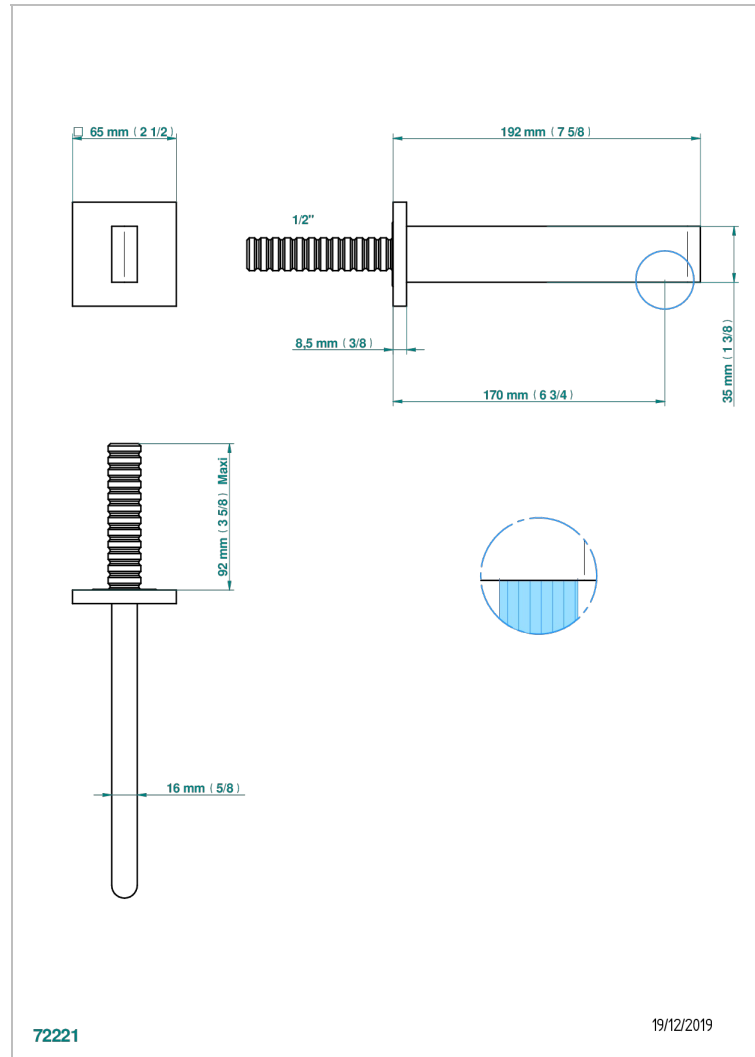

ICON-X CARBON GOLD

U7S-22GAB

Wall mounted basin, goliath spout, 1/2" , without T junction

THG[®]
PARIS

CHARACTERISTIC

- Icon-x carbon gold
- Wall mounted basin, goliath spout, 1/2" , without T junction

TECHNICAL SPECS

- Recommandé : 3 bars (max. 5 bars) - Advised : 43,5 psi (max. 72 psi)
- 9 l/min à 3 bars (1.58 gpm at 43.5 psi)

RELATED SKU'S

- Ref. G00-309/B Free-flow basin waste with grid
- Ref. G00-309/S Bottle Trap only for waste
- Ref. G00-316 Click waste
- Ref. G00-308T Adjustable bottle trap, mini 45 mm - maxi 90 mm with 300 mm overflow pipe