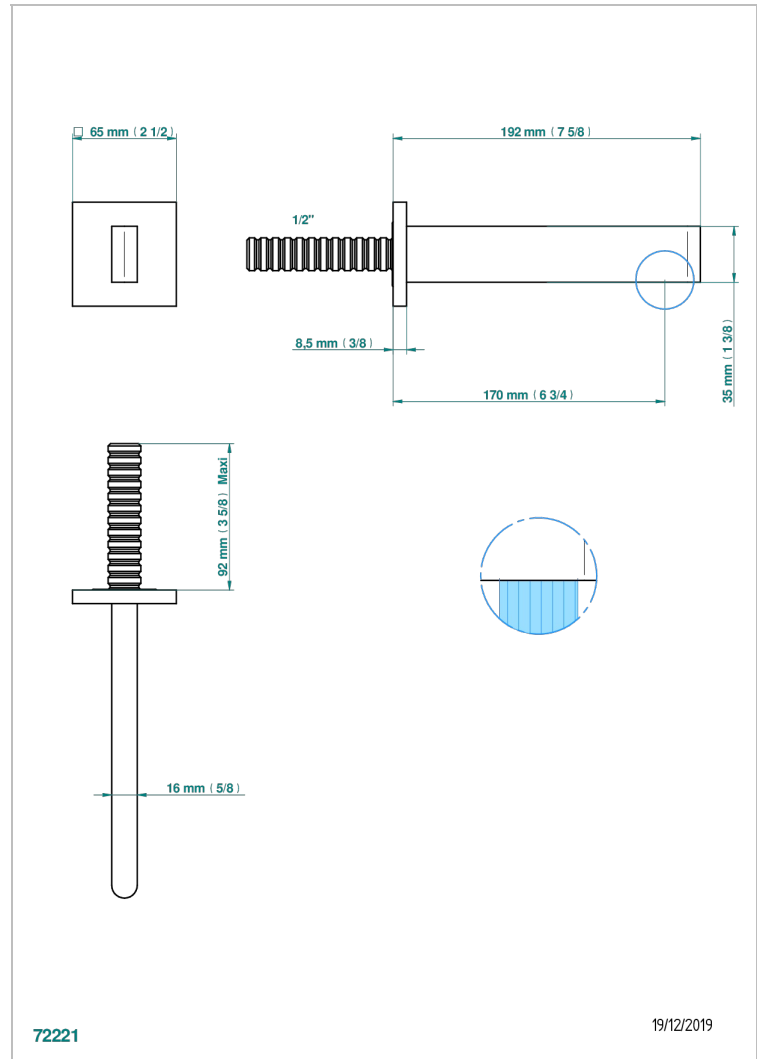

ICON-X CARBON GOLD

U7S-22GAB

Wall mounted basin, goliath spout, 1/2" , without T junction

THG[®]
PARIS

CHARACTERISTIC

- Icon-x carbon gold
- Wall mounted basin, goliath spout, 1/2" , without T junction

TECHNICAL SPECS

- Recommandé : 3 bars (max. 5 bars) - Advised : 43,5 psi (max. 72 psi)
- 9 l/min à 3 bars (1.58 gpm at 43.5 psi)

RELATED SKU'S

- Ref. G00-309/B Free-flow basin waste with grid
- Ref. G00-309/S Bottle Trap only for waste
- Ref. G00-316 Click waste
- Ref. G00-308T Adjustable bottle trap, mini 45 mm - maxi 90 mm with 300 mm overflow pipe