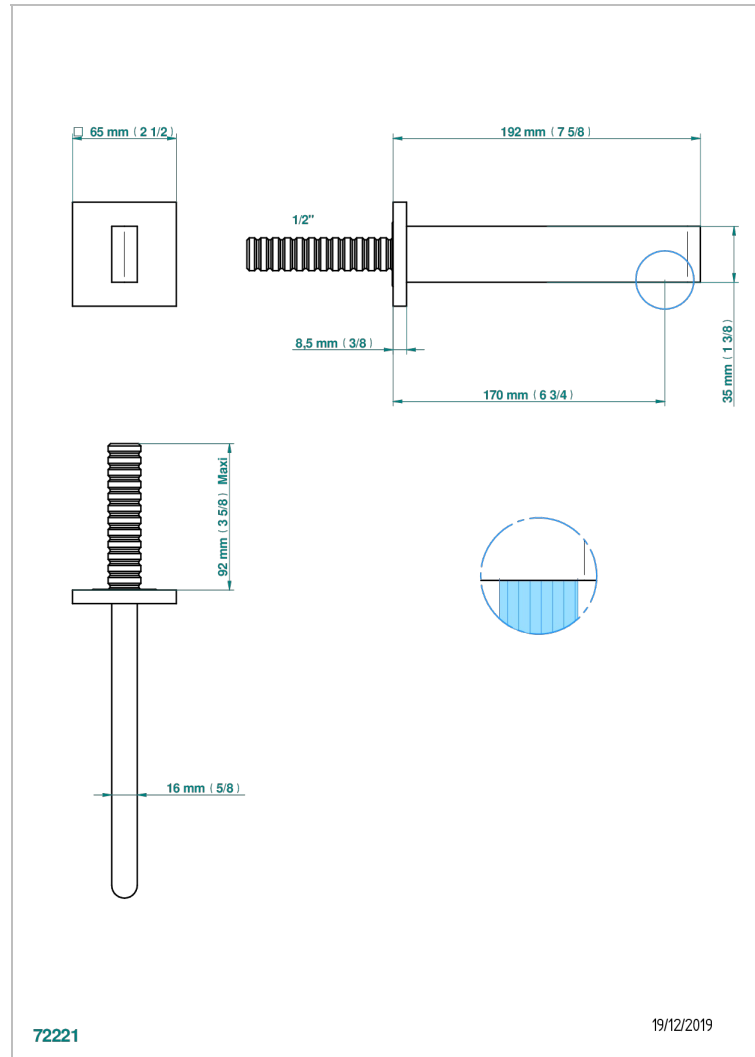

# ICON-X CARBON GOLD

U7S-22GAB

Wall mounted basin, goliath spout, 1/2" , without T junction

THG<sup>®</sup>  
PARIS

## CHARACTERISTIC

- Icon-x carbon gold
- Wall mounted basin, goliath spout, 1/2" , without T junction

## TECHNICAL SPECS

- Recommandé : 3 bars (max. 5 bars) - Advised : 43,5 psi (max. 72 psi)
- 9 l/min à 3 bars (1.58 gpm at 43.5 psi)

## RELATED SKU'S

- Ref. G00-309/B Free-flow basin waste with grid
- Ref. G00-309/S Bottle Trap only for waste
- Ref. G00-316 Click waste
- Ref. G00-308T Adjustable bottle trap, mini 45 mm - maxi 90 mm with 300 mm overflow pipe