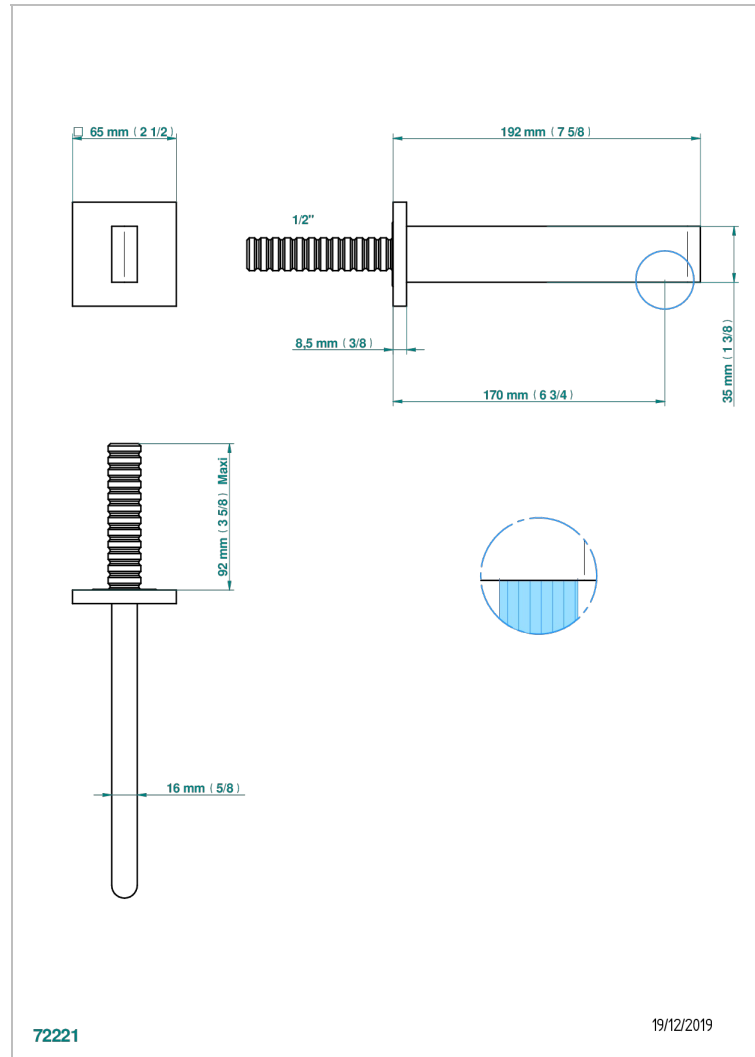

ICON-X TITANIUM WITH LEVER

U7M-22GAB

Wall mounted basin, goliath spout, 1/2" , without T junction

THG[®]
PARIS

CHARACTERISTIC

- Icon-x titanium with lever
- Wall mounted basin, goliath spout, 1/2" , without T junction

TECHNICAL SPECS

- Recommandé : 3 bars (max. 5 bars) - Advised : 43,5 psi (max. 72 psi)
- 9 l/min à 3 bars (1.58 gpm at 43.5 psi)

RELATED SKU'S

- Ref. G00-309/B Free-flow basin waste with grid
- Ref. G00-309/S Bottle Trap only for waste
- Ref. G00-316 Click waste
- Ref. G00-308T Adjustable bottle trap, mini 45 mm - maxi 90 mm with 300 mm overflow pipe