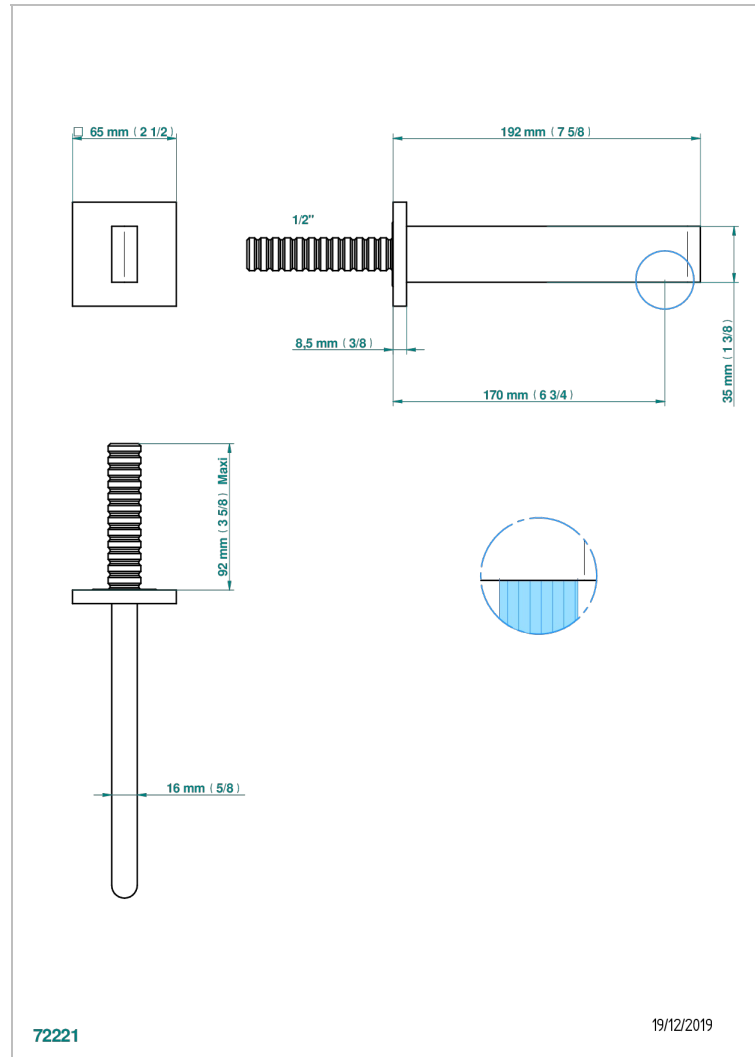

# ICON-X TITANIUM WITH LEVER

U7M-22GAB

Wall mounted basin, goliath spout, 1/2" , without T junction

THG<sup>®</sup>  
PARIS

## CHARACTERISTIC

- Icon-x titanium with lever
- Wall mounted basin, goliath spout, 1/2" , without T junction

## TECHNICAL SPECS

- Recommandé : 3 bars (max. 5 bars) - Advised : 43,5 psi (max. 72 psi)
- 9 l/min à 3 bars (1.58 gpm at 43.5 psi)

## RELATED SKU'S

- Ref. G00-309/B Free-flow basin waste with grid
- Ref. G00-309/S Bottle Trap only for waste
- Ref. G00-316 Click waste
- Ref. G00-308T Adjustable bottle trap, mini 45 mm - maxi 90 mm with 300 mm overflow pipe