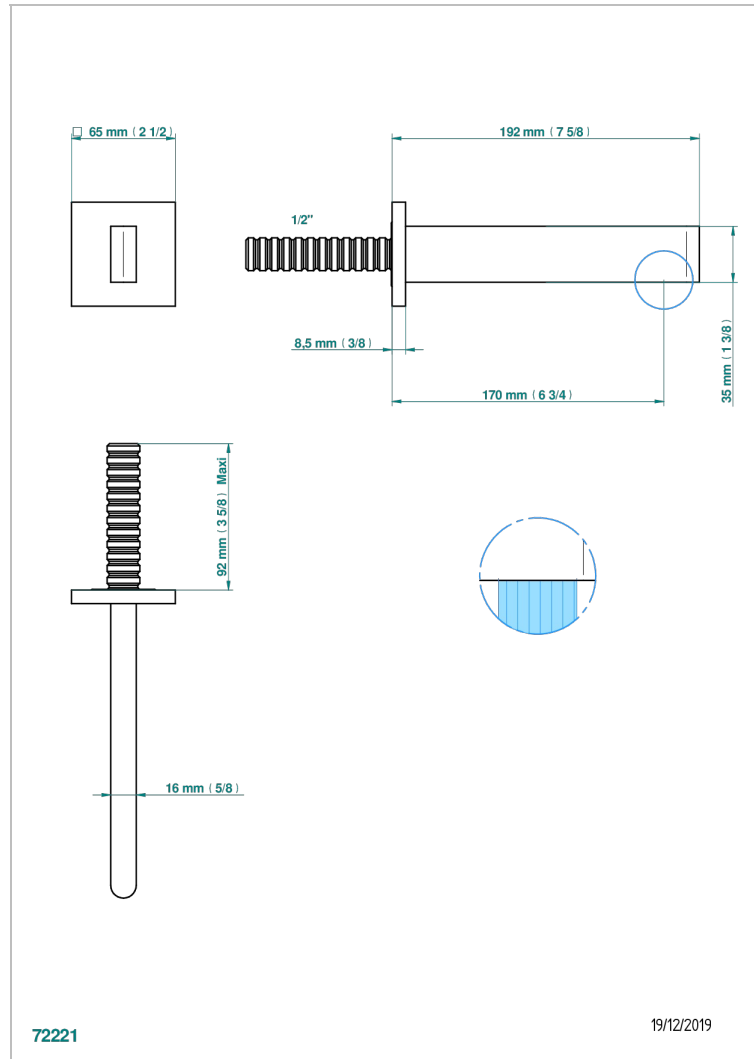

# ICON-X TITANIUM WITH LEVER

U7M-22GAB

Wall mounted basin, goliath spout, 1/2" , without T junction

THG<sup>®</sup>  
PARIS

## 特色

- Icon-X Titanium with lever
- Wall mounted basin, goliath spout, 1/2" , without T junction

## 技术特征

- Recommandé : 3 bars (max. 5 bars) - Advised : 43,5 psi (max. 72 psi)
- 9 l/min à 3 bars (1.58 gpm at 43.5 psi)

## 相关的SKU

- Ref. G00-309/B 台盆下水器排水口，无溢流孔
- Ref. G00-309/S 下水管
- Ref. G00-316 键入式台盆下水器，欧洲款
- Ref. G00-308T Adjustable bottle trap, mini 45 mm - maxi 90 mm with 300 mm overflow pipe