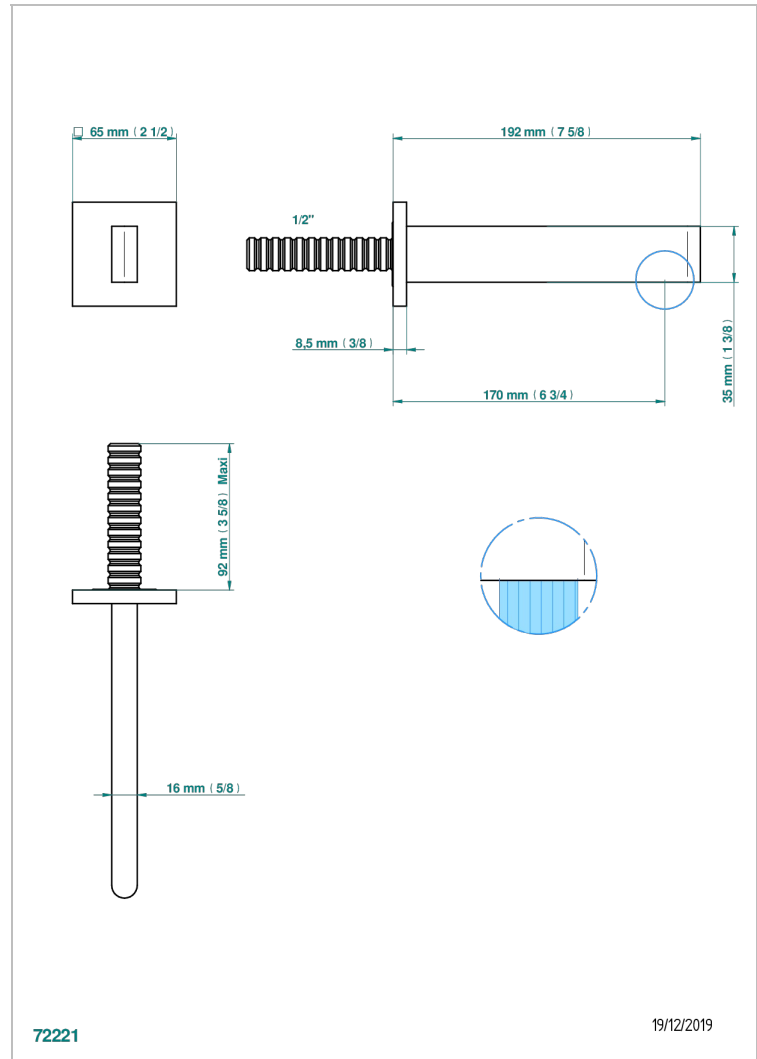

# ICON-X TITANIUM

U7L-22GAB

Wall mounted basin, goliath spout, 1/2" , without T junction

## CHARACTERISTIC

- Icon-x titanium
- Wall mounted basin, goliath spout, 1/2" , without T junction

## TECHNICAL SPECS

- Recommandé : 3 bars (max. 5 bars) - Advised : 43,5 psi (max. 72 psi)
- 9 l/min à 3 bars (1.58 gpm at 43.5 psi)