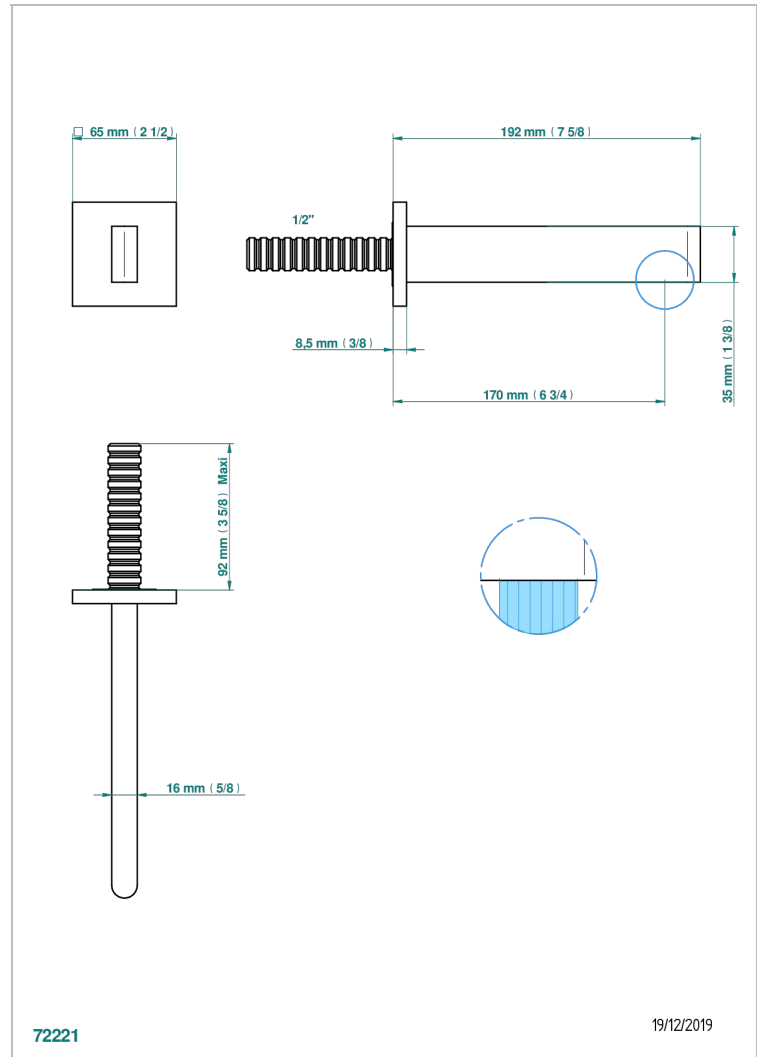

ICON-X TITANIUM

U7L-22GAB

Wall mounted basin, goliath spout, 1/2" , without T junction

THG[®]
PARIS

CHARACTERISTIC

- Icon-x titanium
- Wall mounted basin, goliath spout, 1/2" , without T junction

TECHNICAL SPECS

- Recommandé : 3 bars (max. 5 bars) - Advised : 43,5 psi (max. 72 psi)
- 9 l/min à 3 bars (1.58 gpm at 43.5 psi)

RELATED SKU'S

- Ref. G00-309/B Free-flow basin waste with grid
- Ref. G00-309/S Bottle Trap only for waste
- Ref. G00-316 Click waste
- Ref. G00-308T Adjustable bottle trap, mini 45 mm - maxi 90 mm with 300 mm overflow pipe