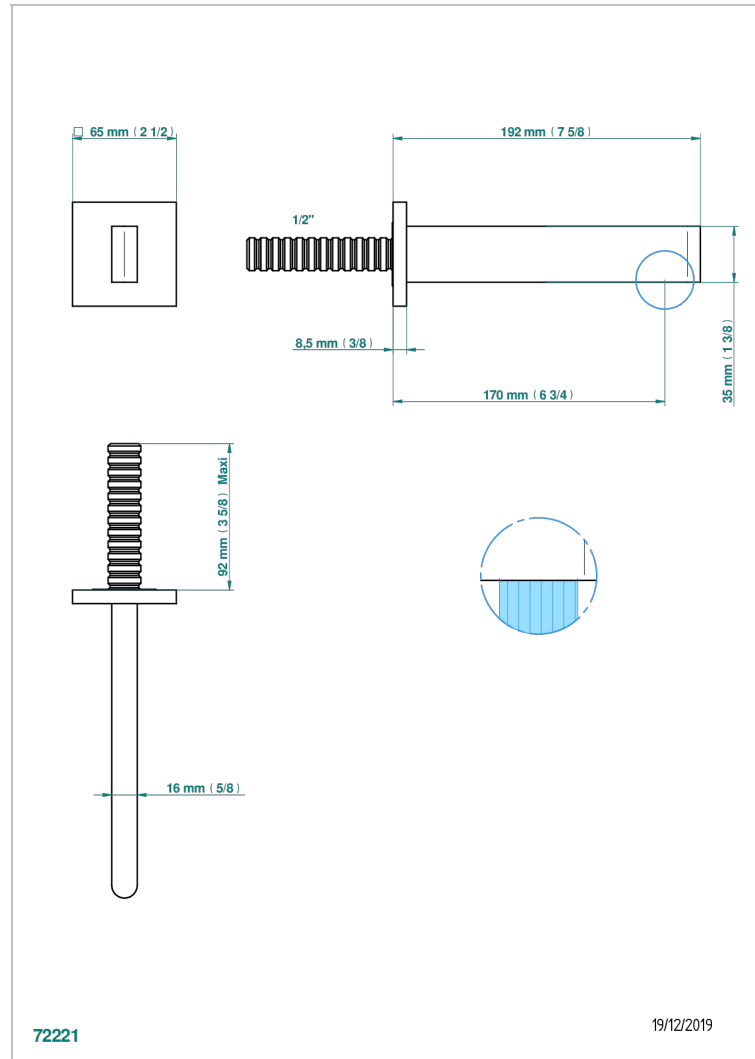

ICON-X TITANIUM

U7L-22GAB

Wall mounted basin, goliath spout, 1/2" , without T junction

THG[®]
PARIS

CHARACTERISTIC

- Icon-x titanium
- Wall mounted basin, goliath spout, 1/2" , without T junction

TECHNICAL SPECS

- Recommandé : 3 bars (max. 5 bars) - Advised : 43,5 psi (max. 72 psi)
- 9 l/min à 3 bars (1.58 gpm at 43.5 psi)

RELATED SKU'S

- Ref. G00-309/B Free-flow basin waste with grid
- Ref. G00-309/S Bottle Trap only for waste
- Ref. G00-316 Click waste
- Ref. G00-308T Adjustable bottle trap, mini 45 mm - maxi 90 mm with 300 mm overflow pipe