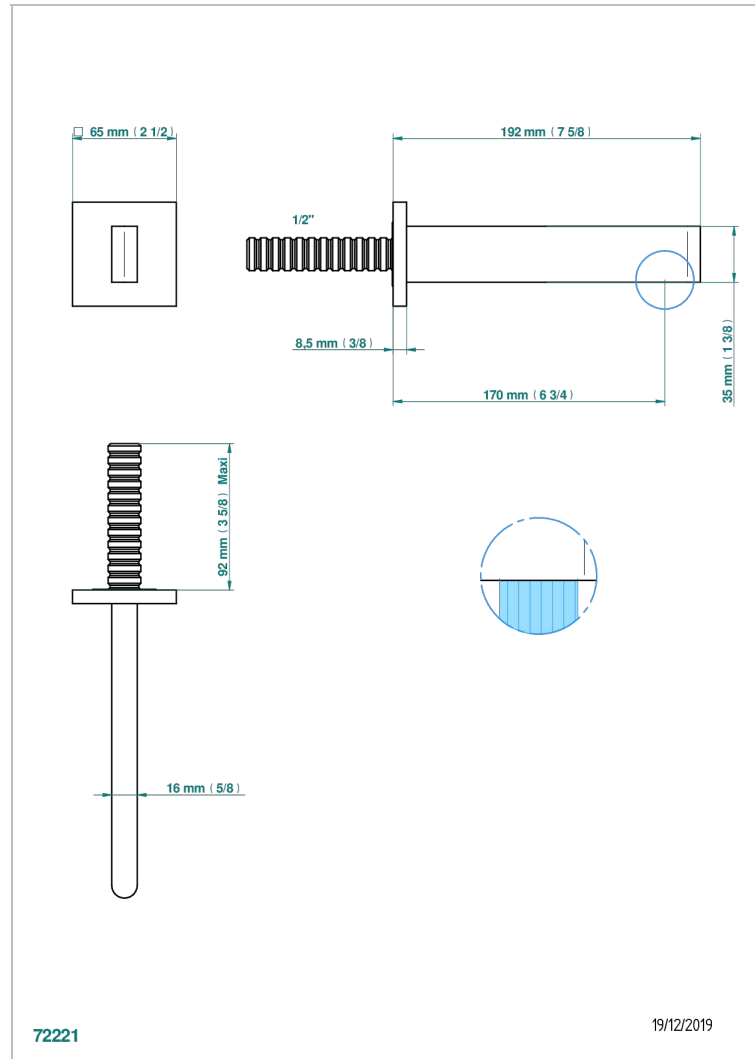

# ICON-X TITANIUM

U7L-22GAB

Wall mounted basin, goliath spout, 1/2" , without T junction

THG<sup>®</sup>  
PARIS

## CHARACTERISTIC

- Icon-x titanium
- Wall mounted basin, goliath spout, 1/2" , without T junction

## TECHNICAL SPECS

- Recommandé : 3 bars (max. 5 bars) - Advised : 43,5 psi (max. 72 psi)
- 9 l/min à 3 bars (1.58 gpm at 43.5 psi)

## RELATED SKU'S

- Ref. G00-309/B Free-flow basin waste with grid
- Ref. G00-309/S Bottle Trap only for waste
- Ref. G00-316 Click waste
- Ref. G00-308T Adjustable bottle trap, mini 45 mm - maxi 90 mm with 300 mm overflow pipe