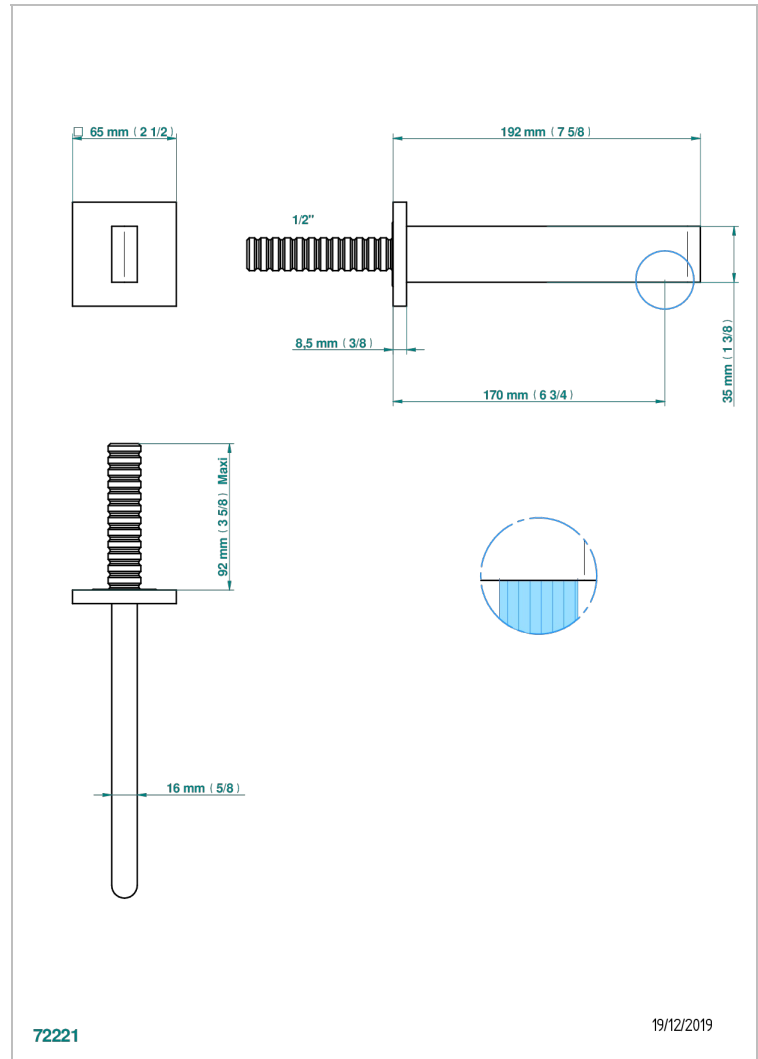

ICON-X TITANIUM

U7L-22GAB

Wall mounted basin, goliath spout, 1/2" , without T junction

THG[®]
PARIS

特色

- Icon-X Titanium
- Wall mounted basin, goliath spout, 1/2" , without T junction

技术特征

- Recommandé : 3 bars (max. 5 bars) - Advised : 43,5 psi (max. 72 psi)
- 9 l/min à 3 bars (1.58 gpm at 43.5 psi)

相关的SKU

- Ref. G00-309/B 台盆下水器排水口，无溢流孔
- Ref. G00-309/S 下水管
- Ref. G00-316 键入式台盆下水器，欧洲款
- Ref. G00-308T Adjustable bottle trap, mini 45 mm - maxi 90 mm with 300 mm overflow pipe

可选饰面

Black ceram - D30
Blush PVD - H62
Graphite PVD - H64
Matt Umber PVD - H67
Matt blush PVD - H60
Matt graphite PVD - H65