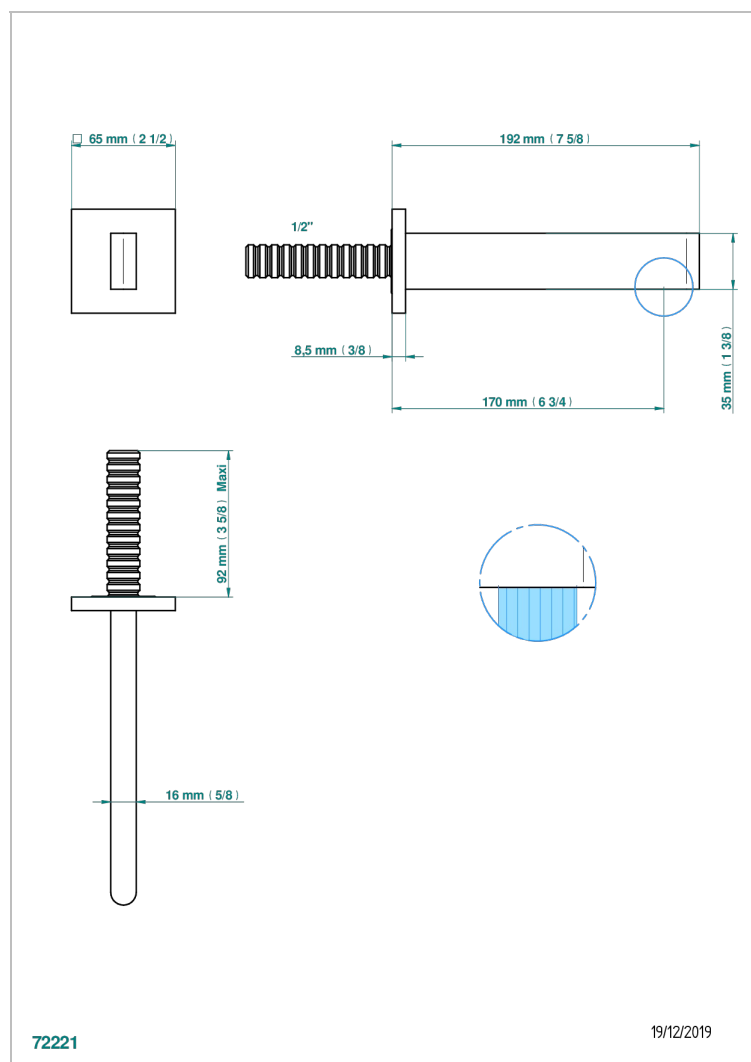

ICON-X METAL INLAYS WITH LEVER

U7K-22GAB

THG[®]
PARIS

Wall mounted basin, goliath spout, 1/2" , without T junction

特色

- Icon-X Metal inlays with lever
- Wall mounted basin, goliath spout, 1/2" , without T junction

技术特征

- Recommandé : 3 bars (max. 5 bars) - Advised : 43,5 psi (max. 72 psi)
- 9 l/min à 3 bars (1.58 gpm at 43.5 psi)

相关的SKU

- Ref. G00-309/B 台盆下水器排水口，无溢流孔
- Ref. G00-309/S 下水管
- Ref. G00-316 键入式台盆下水器，欧洲款
- Ref. G00-308T Adjustable bottle trap, mini 45 mm - maxi 90 mm with 300 mm overflow pipe