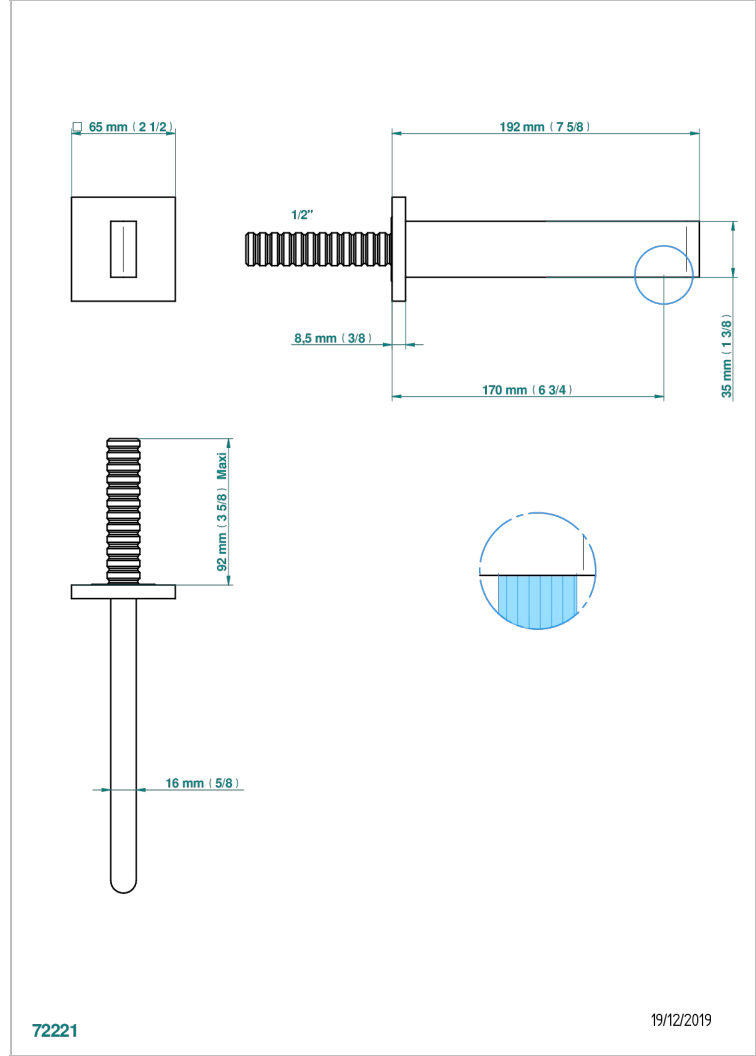

# ICON-X METAL INLAYS

U7J-22GAB

Wall mounted basin, goliath spout, 1/2" , without T junction

## 特色

- Icon-X Metal inlays
- Wall mounted basin, goliath spout, 1/2" , without T junction

## 技术特征

- Recommandé : 3 bars (max. 5 bars) - Advised : 43,5 psi (max. 72 psi)
- 9 l/min à 3 bars (1.58 gpm at 43.5 psi)

## 相关的SKU

- Ref. G00-309/B 台盆下水器排水口，无溢流孔
- Ref. G00-309/S 下水管
- Ref. G00-316 键入式台盆下水器，欧洲款
- Ref. G00-308T Adjustable bottle trap, mini 45 mm - maxi 90 mm with 300 mm overflow pipe