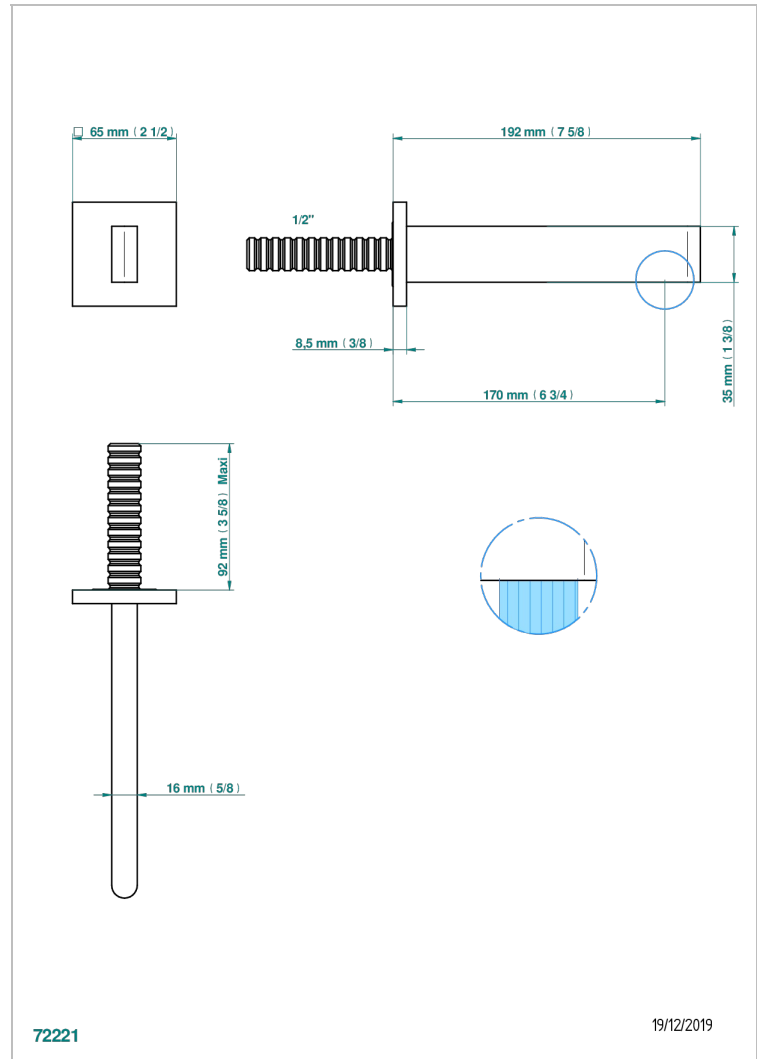

# ICON-X CON MANETAS

U7H-22GAB

Wall mounted basin, goliath spout, 1/2" , without T junction

THG<sup>®</sup>  
PARIS

## CARACTERÍSTICAS

- Icon-x con manetas
- Wall mounted basin, goliath spout, 1/2" , without T junction

## ESPECIFICACIONES TÉCNICAS

- Recommandé : 3 bars (max. 5 bars) - Advised : 43,5 psi (max. 72 psi)
- 9 l/min à 3 bars (1.58 gpm at 43.5 psi)