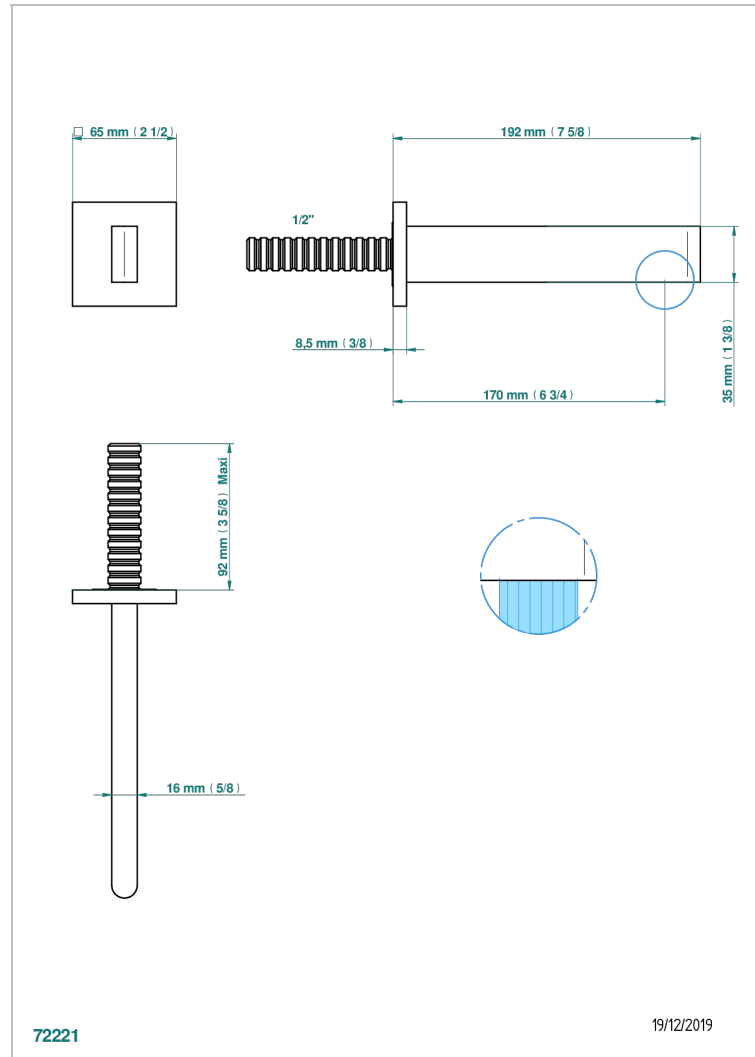

ICON-X WITH LEVER HANDLES

U7H-22GAB

Wall mounted basin, goliath spout, 1/2" , without T junction

CHARACTERISTIC

- Icon-x with lever handles
- Wall mounted basin, goliath spout, 1/2" , without T junction

TECHNICAL SPECS

- Recommandé : 3 bars (max. 5 bars) - Advised : 43,5 psi (max. 72 psi)
- 9 l/min à 3 bars (1.58 gpm at 43.5 psi)

AVAILABLE FINITIONS

Black ceram - D30
Blush PVD - H62
Brass color PVD - H49
Brown bronze color PVD - F33
Chrome polished - A02
Gold color PVD - H52