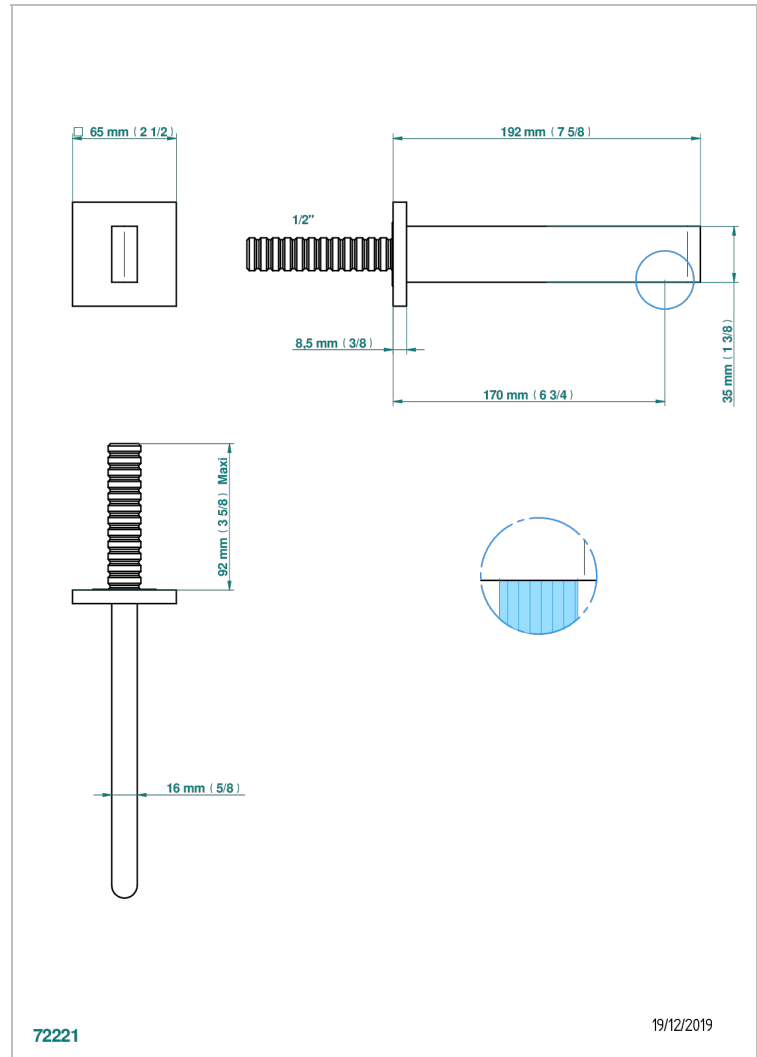

ICON-X WITH LEVER

U7H-22GAB

Wall mounted basin, goliath spout, 1/2" , without T junction

THG[®]
PARIS

CHARACTERISTIC

- Icon-x with lever
- Wall mounted basin, goliath spout, 1/2" , without T junction

TECHNICAL SPECS

- Recommandé : 3 bars (max. 5 bars) - Advised : 43,5 psi (max. 72 psi)
- 9 l/min à 3 bars (1.58 gpm at 43.5 psi)

RELATED SKU'S

- Ref. G00-309/B Free-flow basin waste with grid
- Ref. G00-309/S Bottle Trap only for waste
- Ref. G00-316 Click waste
- Ref. G00-308T Adjustable bottle trap, mini 45 mm - maxi 90 mm with 300 mm overflow pipe