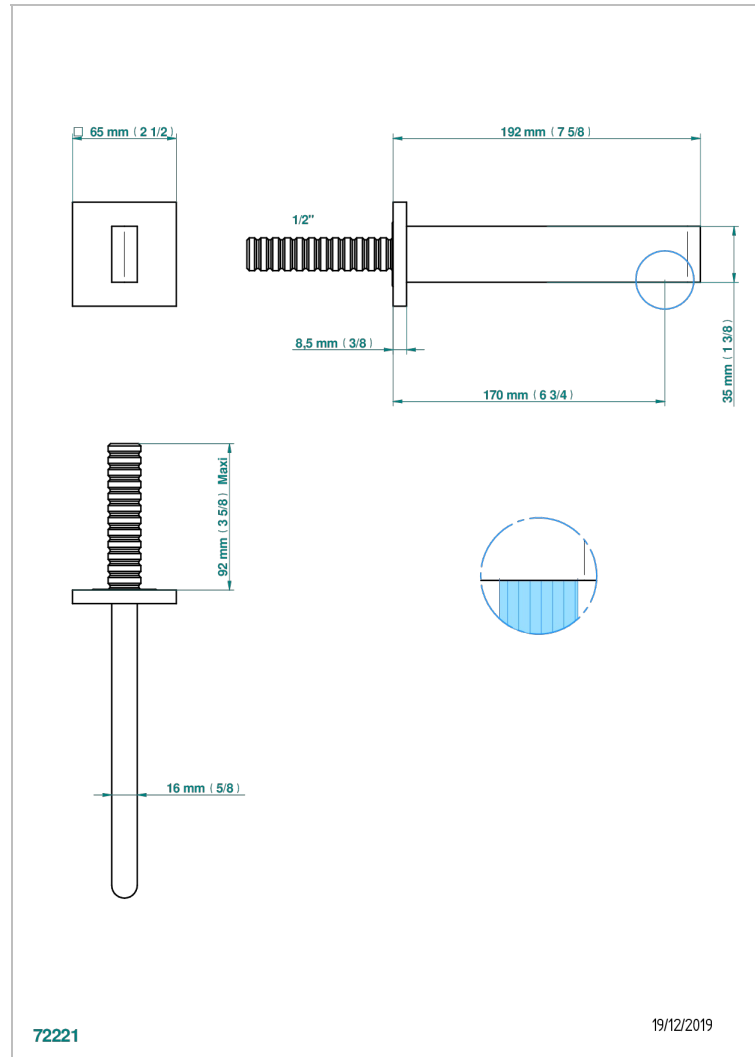

ICON-X WITH LEVER

U7H-22GAB

Wall mounted basin, goliath spout, 1/2" , without T junction

THG[®]
PARIS

CHARACTERISTIC

- Icon-x with lever
- Wall mounted basin, goliath spout, 1/2" , without T junction

TECHNICAL SPECS

- Recommandé : 3 bars (max. 5 bars) - Advised : 43,5 psi (max. 72 psi)
- 9 l/min à 3 bars (1.58 gpm at 43.5 psi)

RELATED SKU'S

- Ref. G00-309/B Free-flow basin waste with grid
- Ref. G00-309/S Bottle Trap only for waste
- Ref. G00-316 Click waste
- Ref. G00-308T Adjustable bottle trap, mini 45 mm - maxi 90 mm with 300 mm overflow pipe