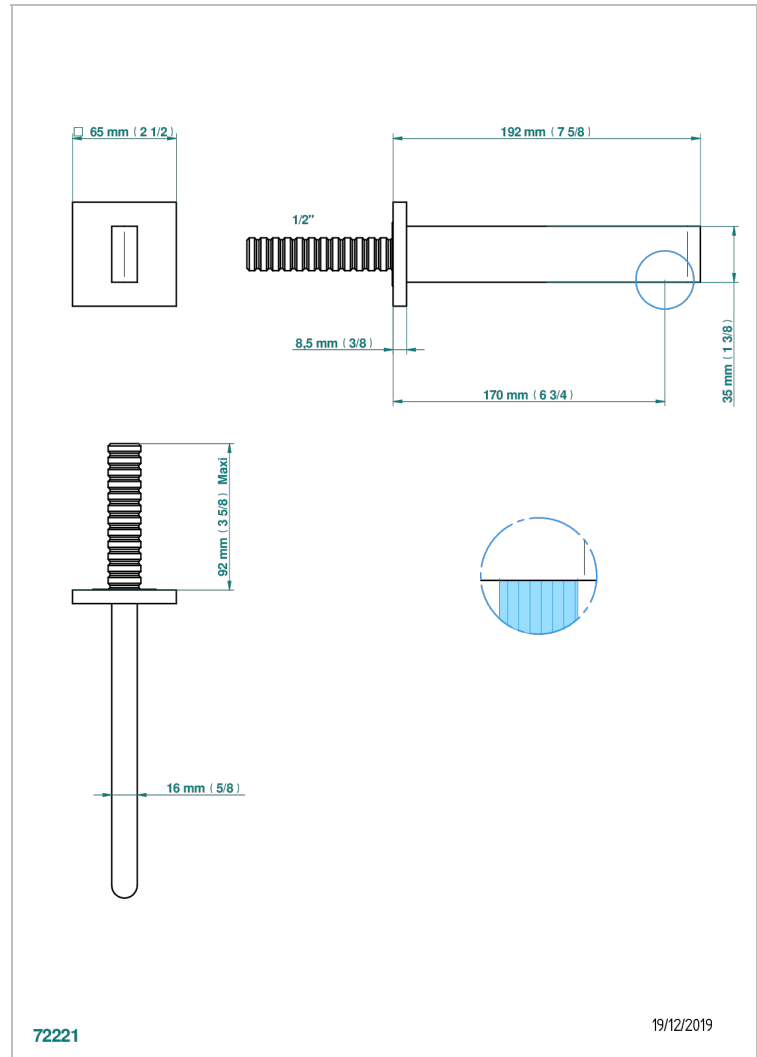

# ICON-X WITH LEVER

U7H-22GAB

Wall mounted basin, goliath spout, 1/2" , without T junction

THG<sup>®</sup>  
PARIS

## CHARACTERISTIC

- Icon-x with lever
- Wall mounted basin, goliath spout, 1/2" , without T junction

## TECHNICAL SPECS

- Recommandé : 3 bars (max. 5 bars) - Advised : 43,5 psi (max. 72 psi)
- 9 l/min à 3 bars (1.58 gpm at 43.5 psi)

## RELATED SKU'S

- Ref. G00-309/B Free-flow basin waste with grid
- Ref. G00-309/S Bottle Trap only for waste
- Ref. G00-316 Click waste
- Ref. G00-308T Adjustable bottle trap, mini 45 mm - maxi 90 mm with 300 mm overflow pipe