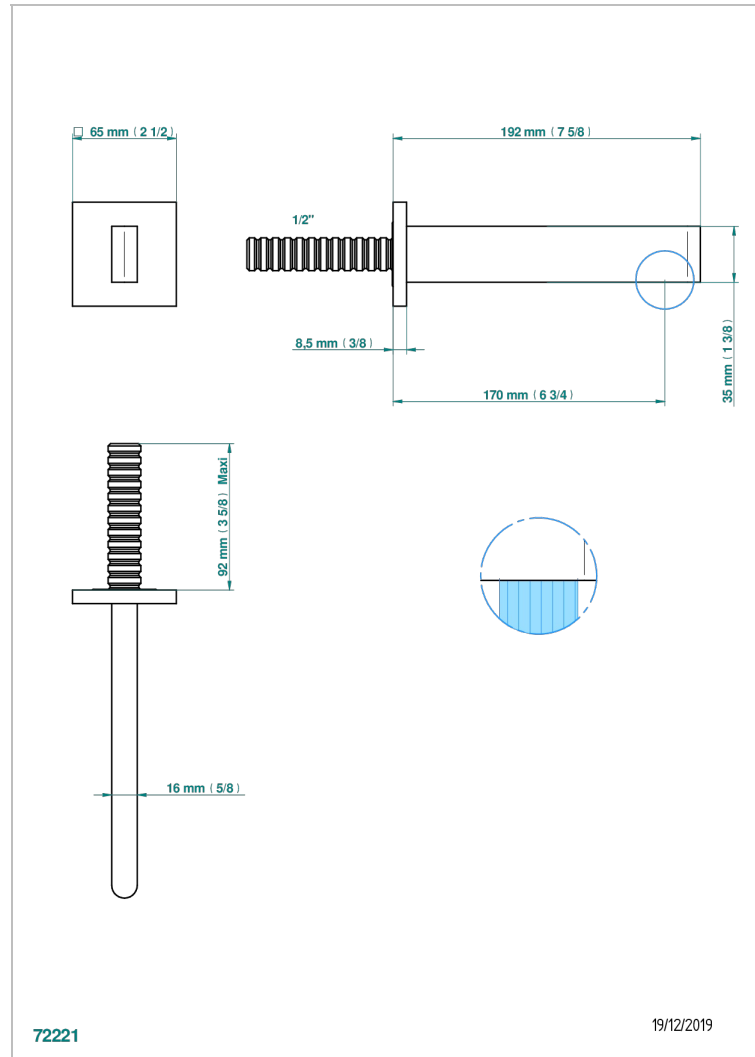

ICON-X WITH LEVER

U7H-22GAB

Wall mounted basin, goliath spout, 1/2" , without T junction

THG[®]
PARIS

特色

- Icon-X with lever
- Wall mounted basin, goliath spout, 1/2" , without T junction

技术特征

- Recommandé : 3 bars (max. 5 bars) - Advised : 43,5 psi (max. 72 psi)
- 9 l/min à 3 bars (1.58 gpm at 43.5 psi)

相关的SKU

- Ref. G00-309/B 台盆下水器排水口, 无溢流孔
- Ref. G00-309/S 下水管
- Ref. G00-316 键入式台盆下水器, 欧洲款
- Ref. G00-308T Adjustable bottle trap, mini 45 mm - maxi 90 mm with 300 mm overflow pipe

可选饰面

Black ceram - D30
Blush PVD - H62
Graphite PVD - H64
Matt Umber PVD - H67
Matt blush PVD - H60
Matt graphite PVD - H65

PVD哑光棕铜 - F34
PVD哑光金 - H53
PVD哑光铜 - H50
PVD哑光镍 - H56
PVD抛光铜 - H49
PVD棕铜 - F33

PVD金色 - H52
PVD镍 - H55
Umber PVD - H66
哑光浅金 - F31
哑光金 - F07
哑光铬 - C02

哑光镍 - C01
复古镍 - H28
抛光金 (24K金) - F01
抛光铬 - A02
抛光镍 - B01
浅金 - F30