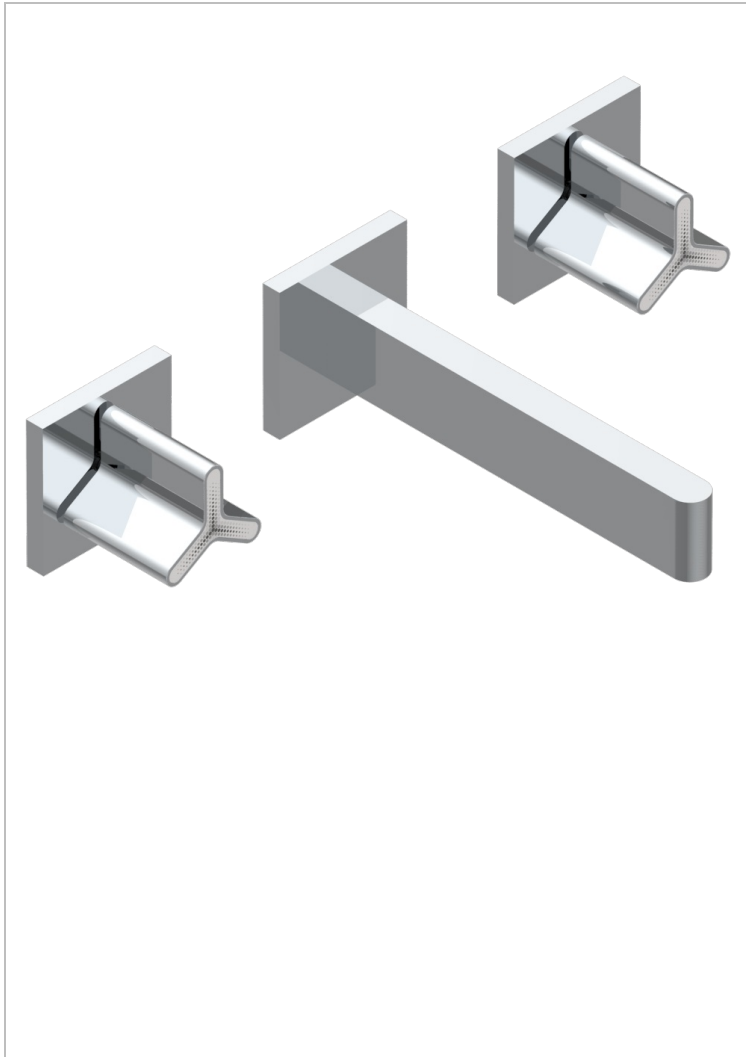

# ICON-X TITANIUM

U7L-40GB

Trim only for wall mounted 3-hole basin mixer

72215

18/12/2019

## CHARACTERISTIC

- Icon-x titanium
- Trim only for wall mounted 3-hole basin mixer

## RELATED SKU'S

- Ref. G00-40AC Rough parts for wall mounted 3 hole mixer, cross handle version
- Ref. G00-40AM Rough parts for wall mounted 3 hole mixer, lever handle version