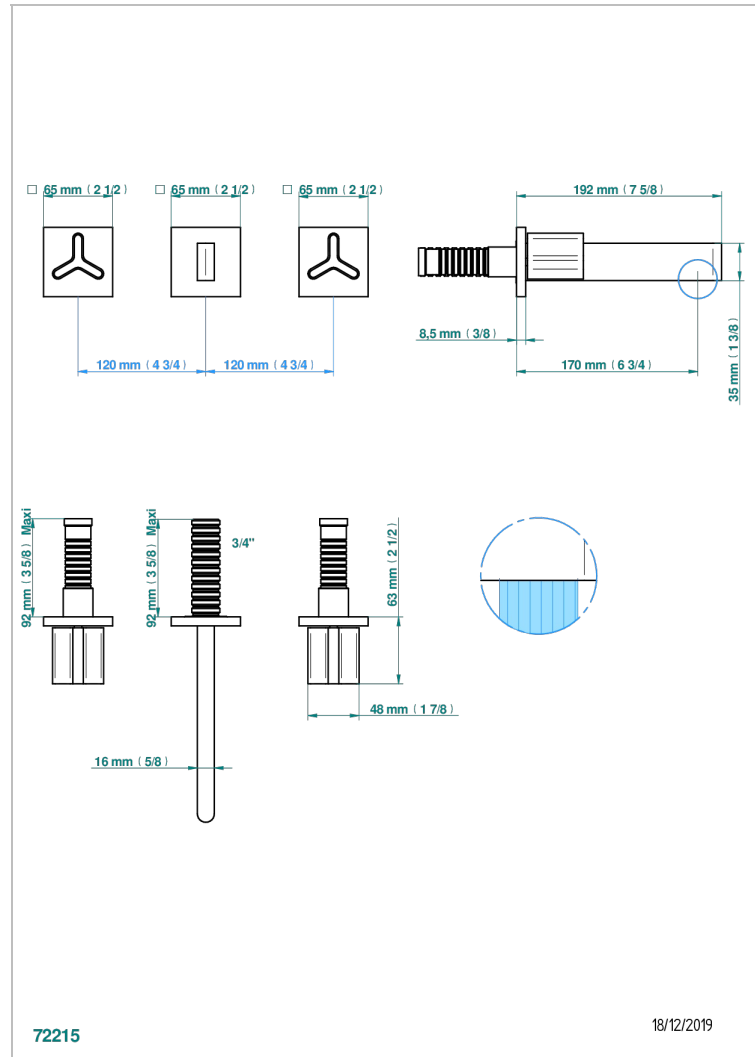

# ICON-X TITANIUM

U7L-40GB

Trim only for wall mounted 3-hole basin mixer

72215

18/12/2019

## CHARACTERISTIC

- Icon-x titanium
- Trim only for wall mounted 3-hole basin mixer

## RELATED SKU'S

- Ref. G00-40AC Rough parts for wall mounted 3 hole mixer, cross handle version
- Ref. G00-40AM Rough parts for wall mounted 3 hole mixer, lever handle version