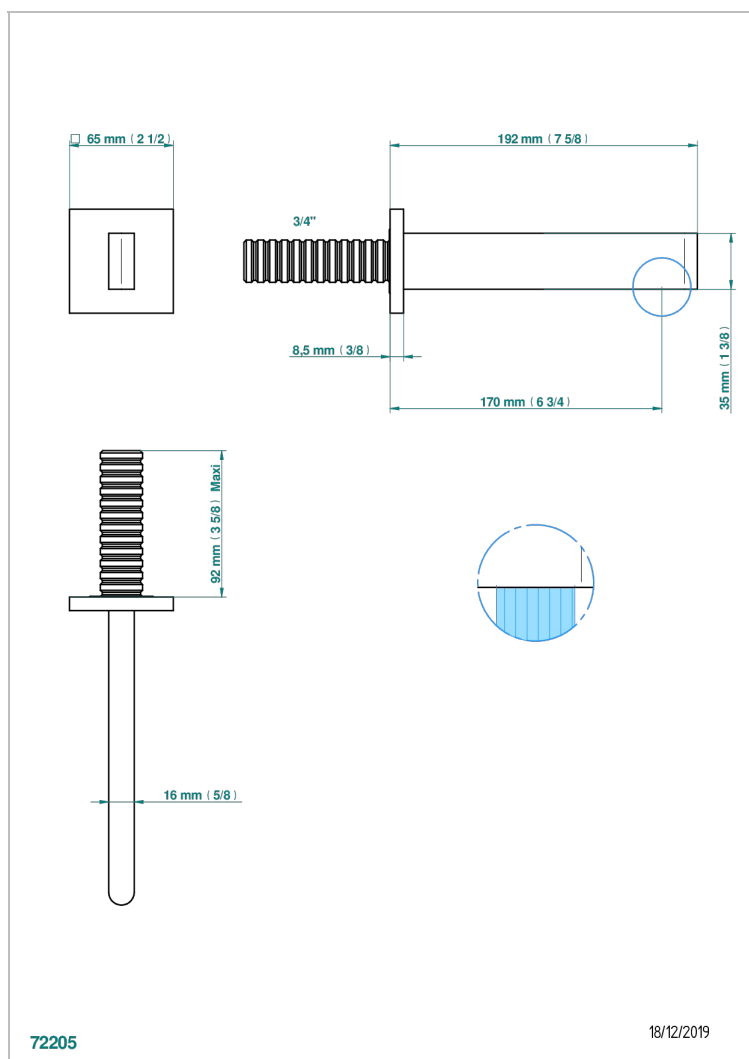

ICON-X CARBON GOLD WITH LEVER

U7T-43GB

Basin wall spout 3/4 no T junction

THG[®]
PARIS

CHARACTERISTIC

- Icon-x carbon gold with lever
- Basin wall spout 3/4 no T junction

TECHNICAL SPECS

- Recommandé : 3 bars (max. 5 bars) - Advised : 43,5 psi (max. 72 psi)
- 9 l/min à 3 bars (1.58 gpm at 43.5 psi)

AVAILABLE FINITIONS

Antique nickel - H28
Black ceram - D30
Blush PVD - H62
Brass color PVD - H49
Brown bronze color PVD - F33
Gold color PVD - H52

Graphite PVD - H64
Matt Umber PVD - H67
Matt blush PVD - H60
Matt brass color PVD - H50
Matt brown bronze color PVD - F34
Matt chrome - C02