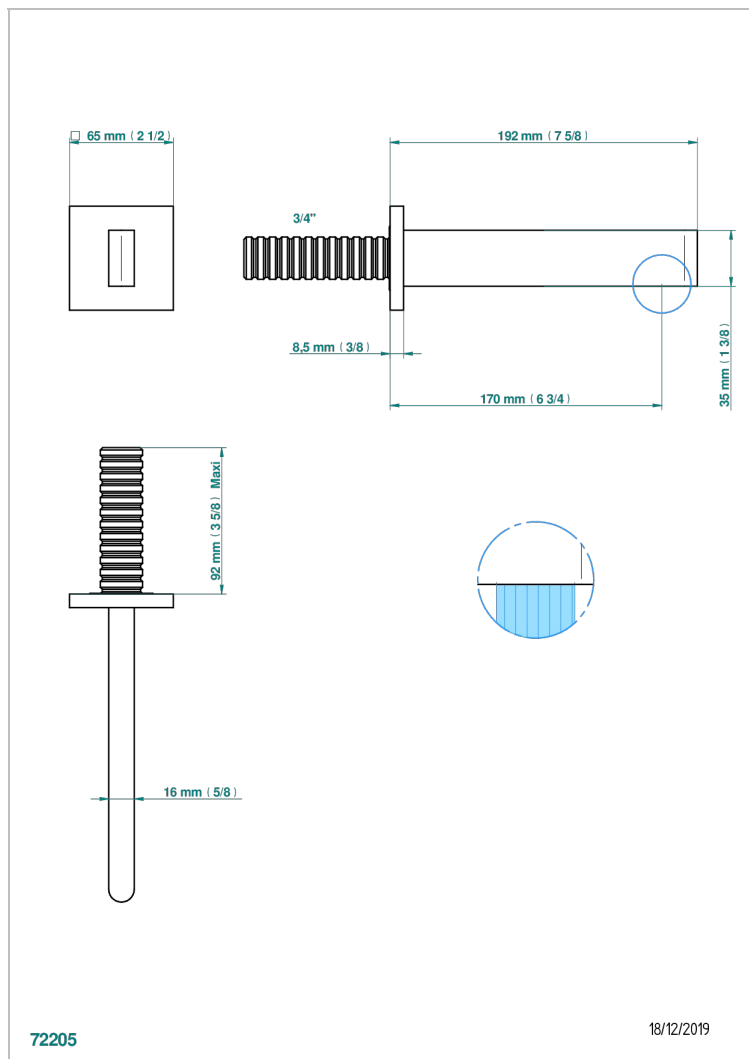

ICON-X CARBON GOLD WITH LEVER

U7T-43GB

Basin wall spout 3/4 no T junction

THG[®]
PARIS

CHARACTERISTIC

- Icon-x carbon gold with lever
- Basin wall spout 3/4 no T junction

TECHNICAL SPECS

- Recommandé : 3 bars (max. 5 bars) - Advised : 43,5 psi (max. 72 psi)
- 9 l/min à 3 bars (1.58 gpm at 43.5 psi)

AVAILABLE FINITIONS

Antique nickel - H28
Black ceram - D30
Blush PVD - H62
Brass color PVD - H49
Brown bronze color PVD - F33
Gold color PVD - H52

Graphite PVD - H64
Matt Umber PVD - H67
Matt blush PVD - H60
Matt brass color PVD - H50
Matt brown bronze color PVD - F34
Matt chrome - C02