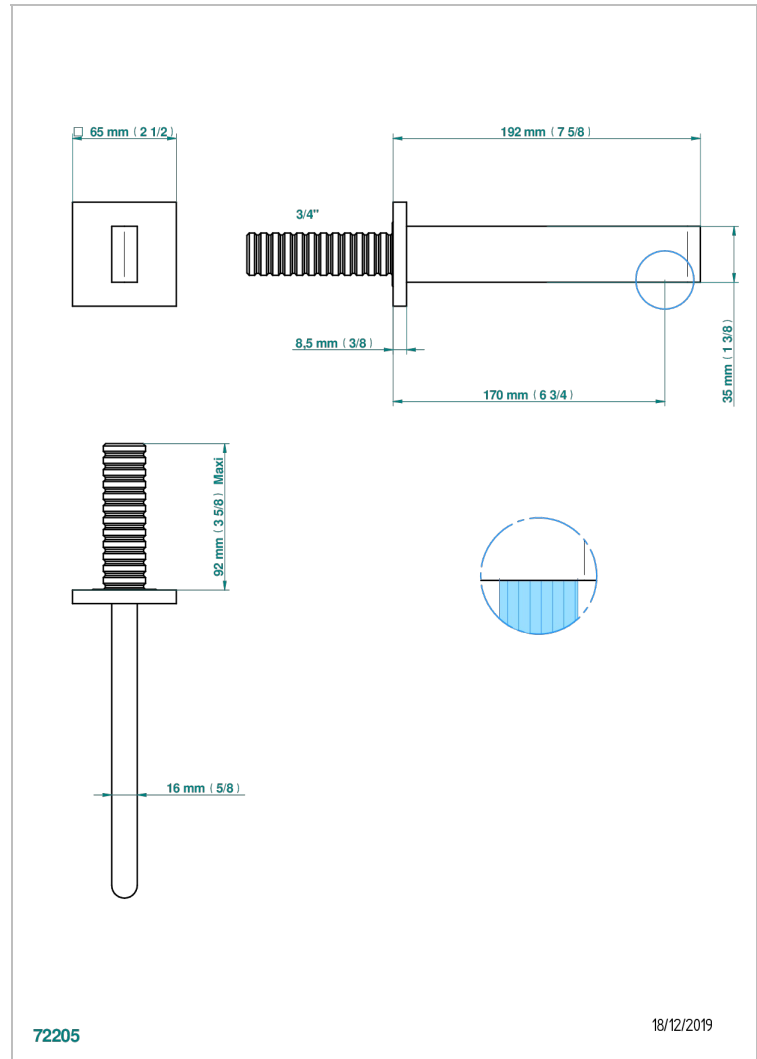

ICON-X CARBON GOLD

U7S-43GB

Basin wall spout 3/4 no T junction

THG[®]
PARIS

CHARACTERISTIC

- Icon-x carbon gold
- Basin wall spout 3/4 no T junction

TECHNICAL SPECS

- Recommandé : 3 bars (max. 5 bars) - Advised : 43,5 psi (max. 72 psi)
- 9 l/min à 3 bars (1.58 gpm at 43.5 psi)

AVAILABLE FINITIONS

Antique nickel - H28
Black ceram - D30
Blush PVD - H62
Brass color PVD - H49
Brown bronze color PVD - F33
Gold color PVD - H52

Graphite PVD - H64
Matt Umber PVD - H67
Matt blush PVD - H60
Matt brass color PVD - H50
Matt brown bronze color PVD - F34
Matt chrome - C02