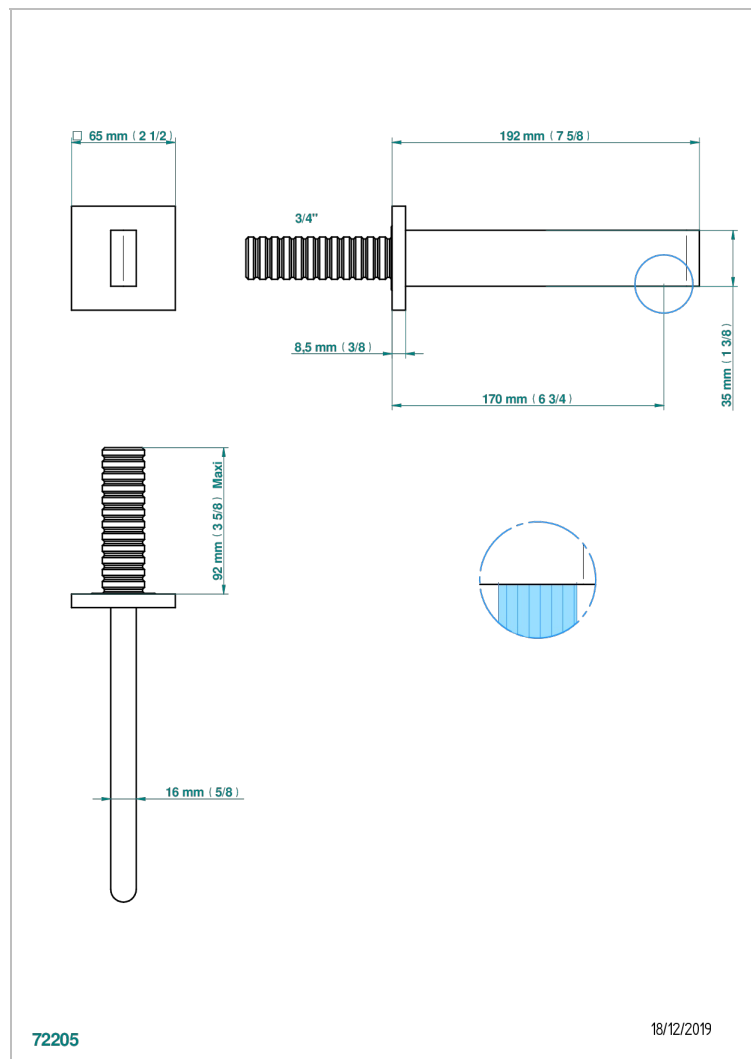

ICON-X CARBON GOLD

U7S-43GB

Basin wall spout 3/4 no T junction

THG[®]
PARIS

CHARACTERISTIC

- Icon-x carbon gold
- Basin wall spout 3/4 no T junction

TECHNICAL SPECS

- Recommandé : 3 bars (max. 5 bars) - Advised : 43,5 psi (max. 72 psi)
- 9 l/min à 3 bars (1.58 gpm at 43.5 psi)

AVAILABLE FINITIONS

Antique nickel - H28
Black ceram - D30
Blush PVD - H62
Brass color PVD - H49
Brown bronze color PVD - F33
Gold color PVD - H52

Graphite PVD - H64
Matt Umber PVD - H67
Matt blush PVD - H60
Matt brass color PVD - H50
Matt brown bronze color PVD - F34
Matt chrome - C02