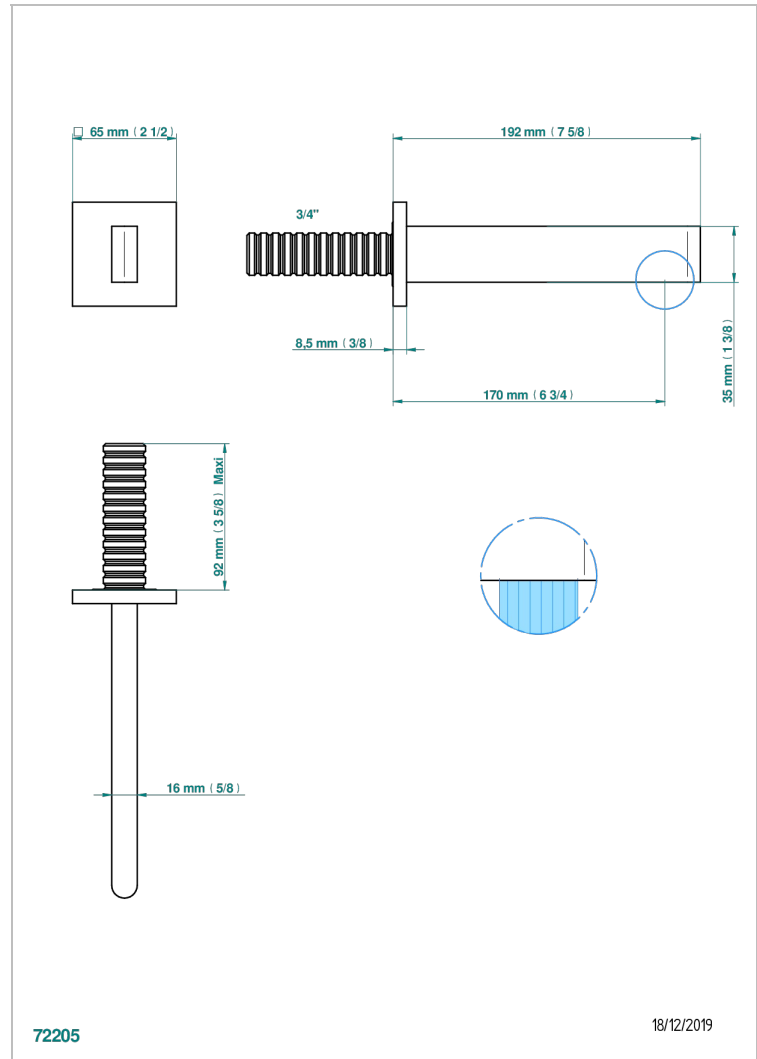

ICON-X CARBON GOLD

U7S-43GB

Basin wall spout 3/4 no T junction

THG[®]
PARIS

72205

18/12/2019

EIGENSCHAFTEN

- Icon-x carbon gold
- Basin wall spout 3/4 no T junction

TECHNISCHE DATEN

- Recommandé : 3 bars (max. 5 bars) - Advised : 43,5 psi (max. 72 psi)
- 9 l/min à 3 bars (1.58 gpm at 43.5 psi)

VERFÜGBARE OBERFLÄCHEN

Altnickel - H28
Blassgold - F30
Blassgold matt unlackiert - F31
Chrom - A02
Chrom matt - C02
Gold - F01