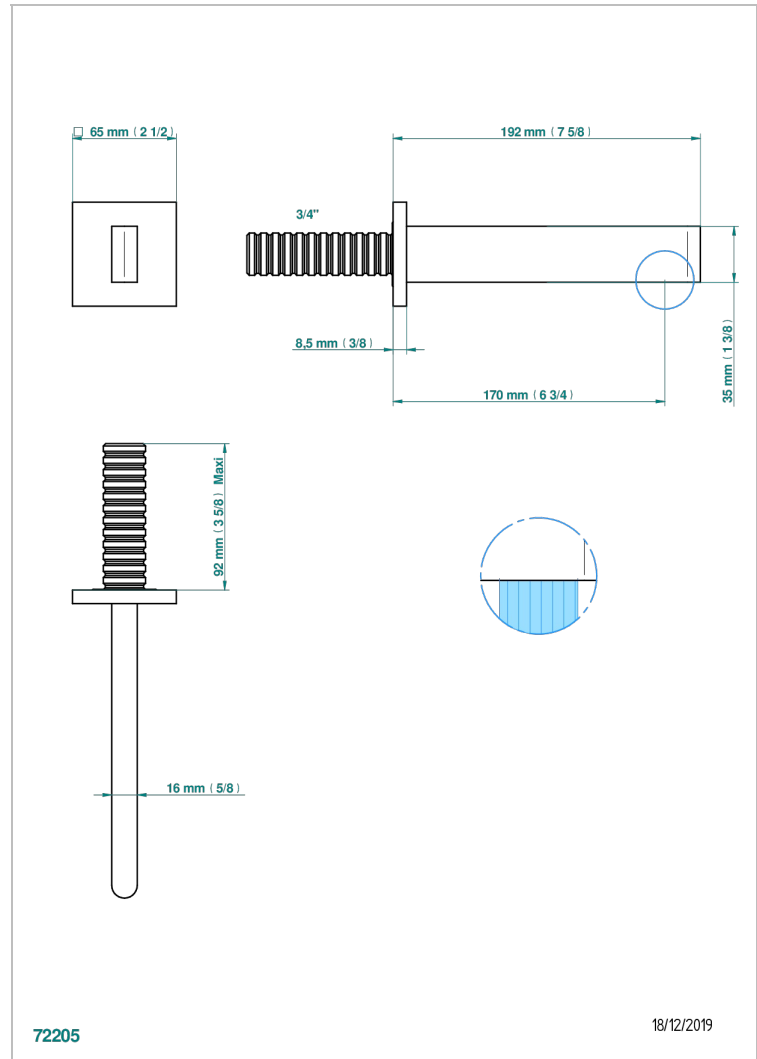

# ICON-X CARBON GOLD

U7S-43GB

Basin wall spout 3/4 no T junction

THG<sup>®</sup>  
PARIS

## CHARACTERISTIC

- Icon-x carbon gold
- Basin wall spout 3/4 no T junction

## TECHNICAL SPECS

- Recommandé : 3 bars (max. 5 bars) - Advised : 43,5 psi (max. 72 psi)
- 9 l/min à 3 bars (1.58 gpm at 43.5 psi)