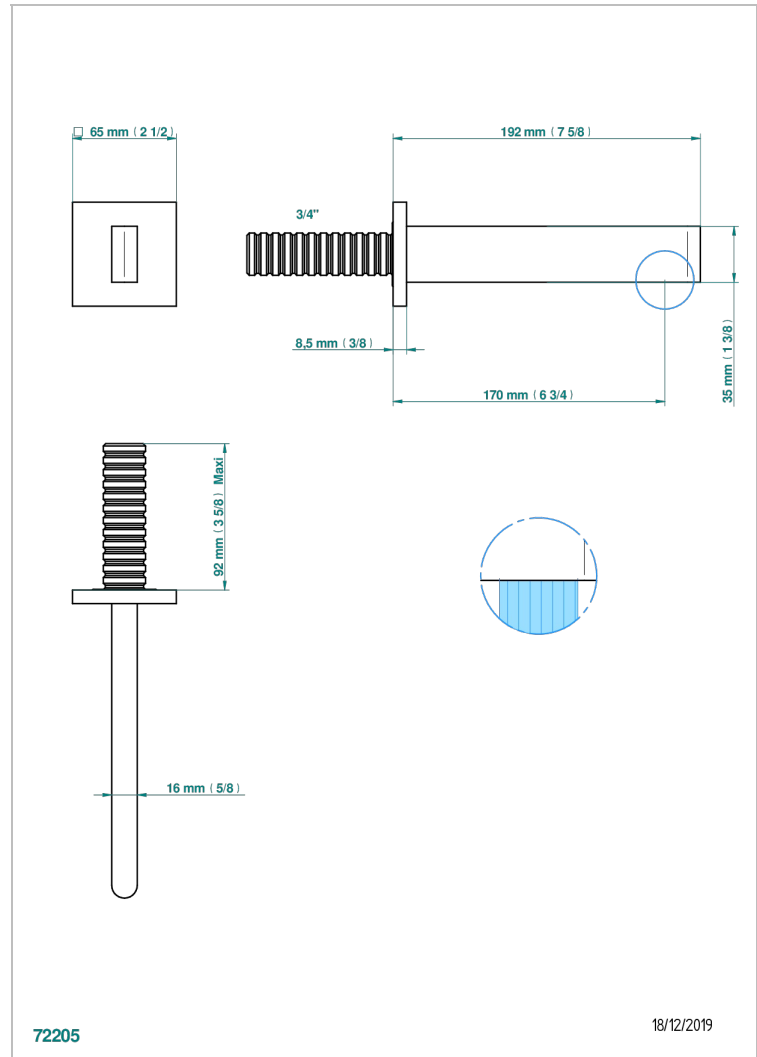

ICON-X CARBON GOLD

U7S-43GB

Basin wall spout 3/4 no T junction

THG[®]
PARIS

72205

18/12/2019

EIGENSCHAFTEN

- Icon-x carbon gold
- Basin wall spout 3/4 no T junction

TECHNISCHE DATEN

- Recommandé : 3 bars (max. 5 bars) - Advised : 43,5 psi (max. 72 psi)
- 9 l/min à 3 bars (1.58 gpm at 43.5 psi)

VERFÜGBARE OBERFLÄCHEN

Altnickel - H28
Blassgold - F30
Blassgold matt unlackiert - F31
Chrom - A02
Chrom matt - C02
Gold - F01