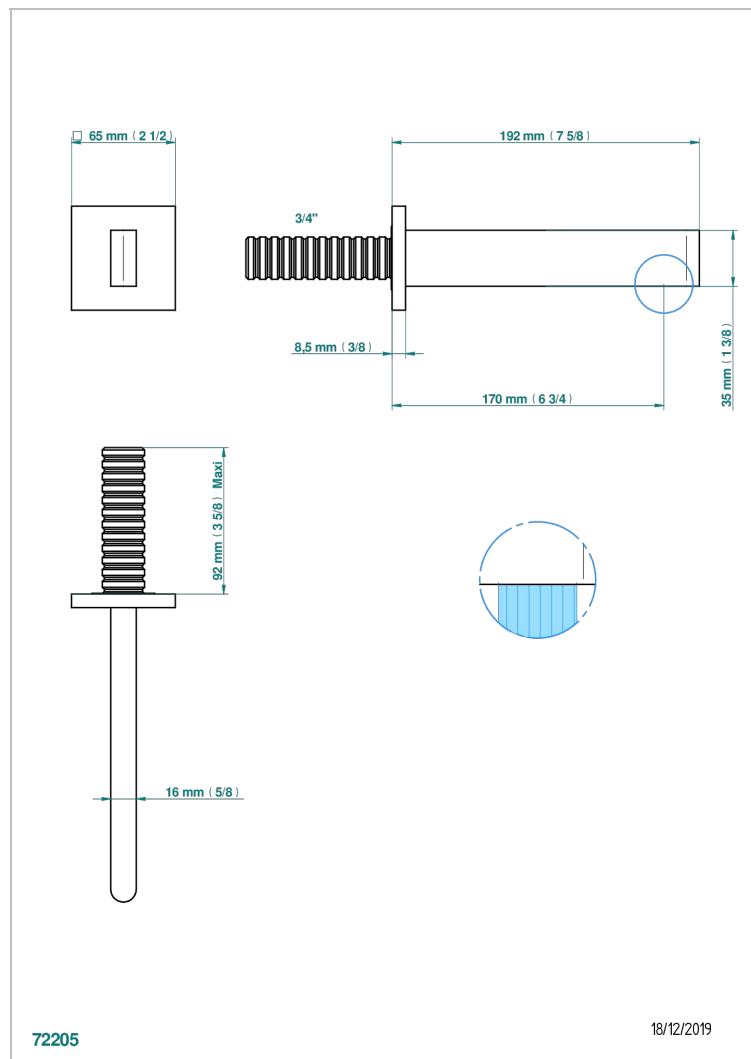

# ICON-X TITANIUM WITH LEVER

U7M-43GB

Basin wall spout 3/4 no T junction

THG<sup>®</sup>  
PARIS

## CHARACTERISTIC

- Icon-x titanium with lever
- Basin wall spout 3/4 no T junction

## TECHNICAL SPECS

- Recommandé : 3 bars (max. 5 bars) - Advised : 43,5 psi (max. 72 psi)
- 9 l/min à 3 bars (1.58 gpm at 43.5 psi)