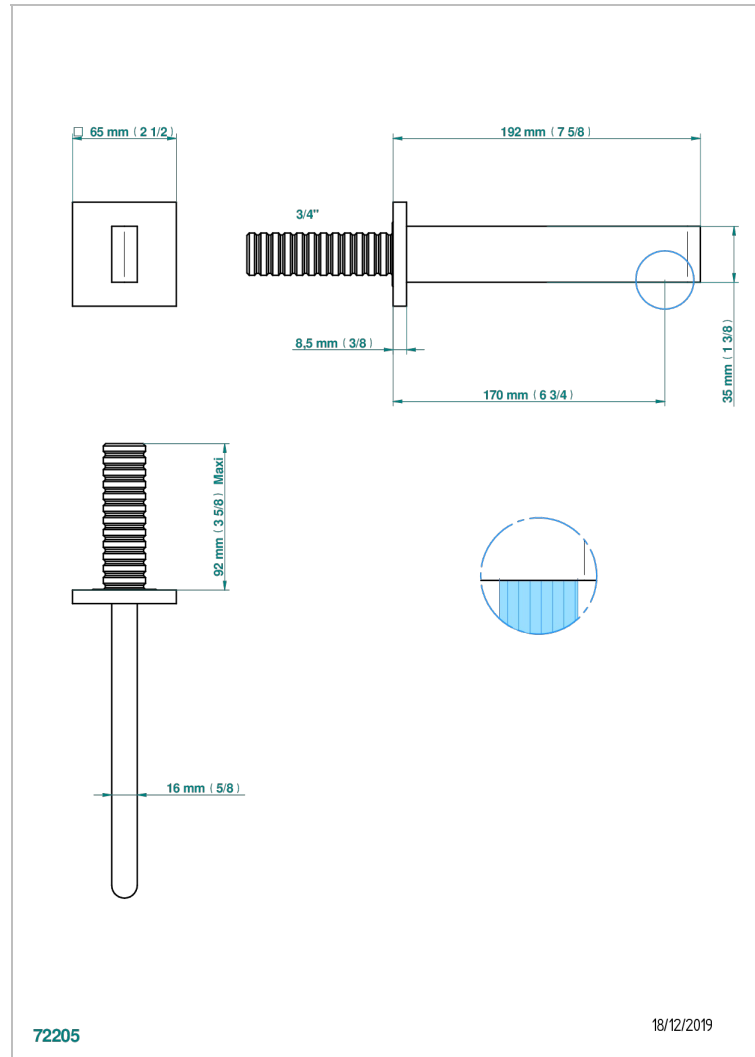

ICON-X TITANIUM

U7L-43GB

Basin wall spout 3/4 no T junction

CHARACTERISTIC

- Icon-x titanium
- Basin wall spout 3/4 no T junction

TECHNICAL SPECS

- Recommandé : 3 bars (max. 5 bars) - Advised : 43,5 psi (max. 72 psi)
- 9 l/min à 3 bars (1.58 gpm at 43.5 psi)

AVAILABLE FINITIONS

Antique nickel - H28
Black ceram - D30
Blush PVD - H62
Brass color PVD - H49
Brown bronze color PVD - F33
Gold color PVD - H52

Graphite PVD - H64
Matt Umber PVD - H67
Matt blush PVD - H60
Matt brass color PVD - H50
Matt brown bronze color PVD - F34
Matt chrome - C02