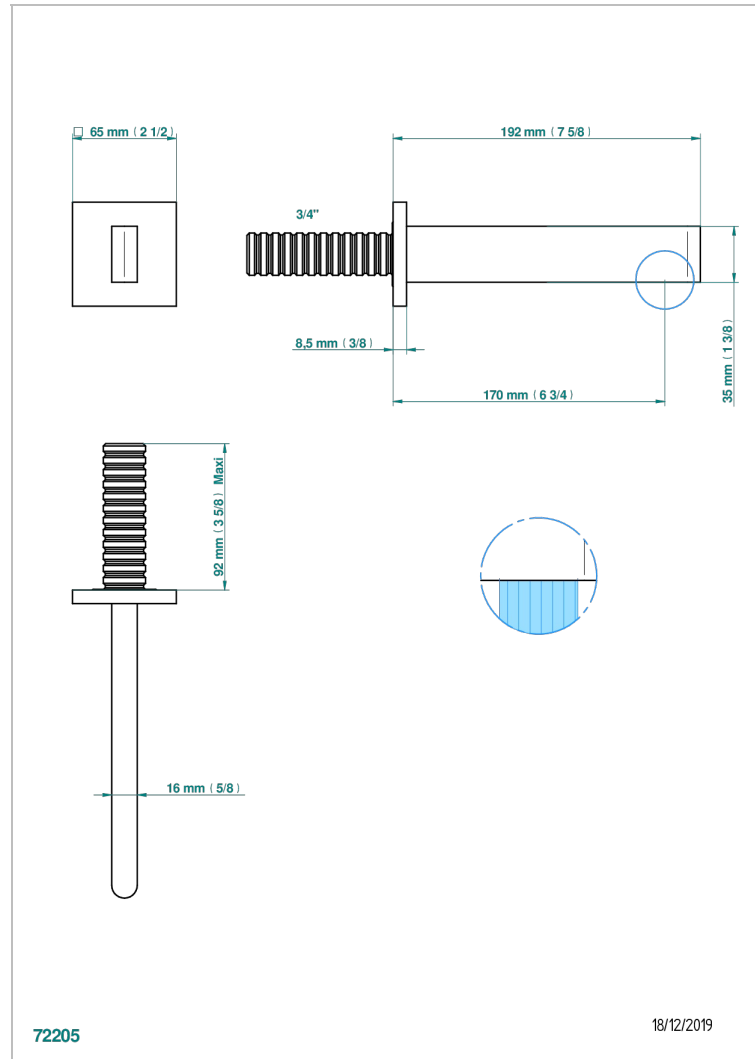

ICON-X TITANIUM

U7L-43GB

Basin wall spout 3/4 no T junction

THG[®]
PARIS

CHARACTERISTIC

- Icon-x titanium
- Basin wall spout 3/4 no T junction

TECHNICAL SPECS

- Recommandé : 3 bars (max. 5 bars) - Advised : 43,5 psi (max. 72 psi)
- 9 l/min à 3 bars (1.58 gpm at 43.5 psi)

AVAILABLE FINITIONS

Antique nickel - H28
Black ceram - D30
Blush PVD - H62
Brass color PVD - H49
Brown bronze color PVD - F33
Gold color PVD - H52

Graphite PVD - H64
Matt Umber PVD - H67
Matt blush PVD - H60
Matt brass color PVD - H50
Matt brown bronze color PVD - F34
Matt chrome - C02