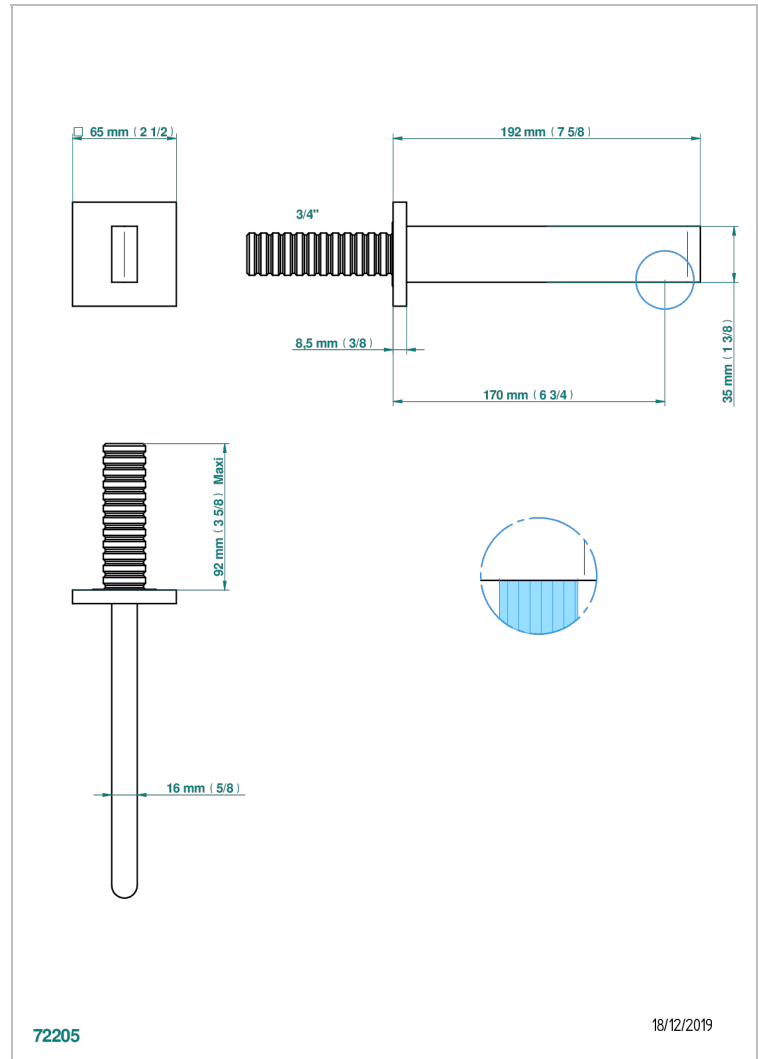

ICON-X TITANIUM

U7L-43GB

Basin wall spout 3/4 no T junction

THG[®]
PARIS

CHARACTERISTIC

- Icon-x titanium
- Basin wall spout 3/4 no T junction

TECHNICAL SPECS

- Recommandé : 3 bars (max. 5 bars) - Advised : 43,5 psi (max. 72 psi)
- 9 l/min à 3 bars (1.58 gpm at 43.5 psi)

AVAILABLE FINITIONS

Antique nickel - H28
Black ceram - D30
Blush PVD - H62
Brass color PVD - H49
Brown bronze color PVD - F33
Gold color PVD - H52

Graphite PVD - H64
Matt Umber PVD - H67
Matt blush PVD - H60
Matt brass color PVD - H50
Matt brown bronze color PVD - F34
Matt chrome - C02