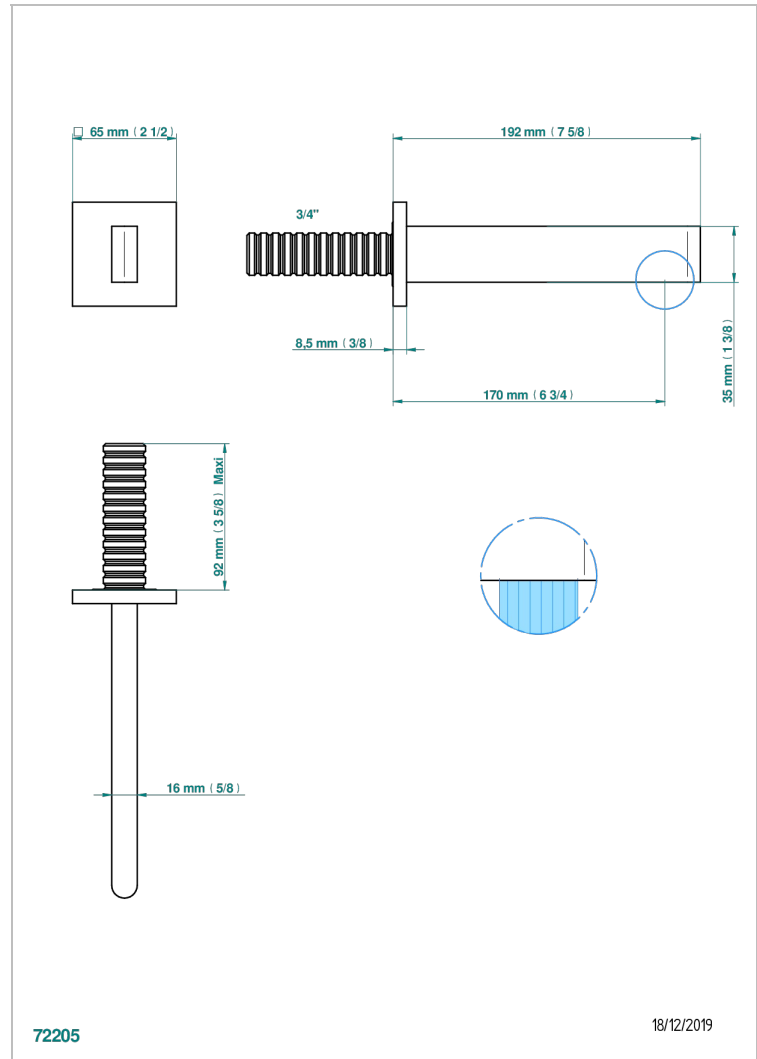

ICON-X METALLEINLAGE

U7J-43GB

Basin wall spout 3/4 no T junction

THG[®]
PARIS

EIGENSCHAFTEN

- Icon-x metalleinlage
- Basin wall spout 3/4 no T junction

TECHNISCHE DATEN

- Recommandé : 3 bars (max. 5 bars) - Advised : 43,5 psi (max. 72 psi)
- 9 l/min à 3 bars (1.58 gpm at 43.5 psi)

VERFÜGBARE OBERFLÄCHEN

Altnickel - H28
Blassgold - F30
Blassgold matt unlackiert - F31
Chrom - A02
Chrom matt - C02
Gold - F01

Gold matt - F07
Mattschwarz keramik - D30
Nickel matt - C01
Polished chrome with gold inlay - GA1
Pvd blush - H62
Pvd blush matt - H60