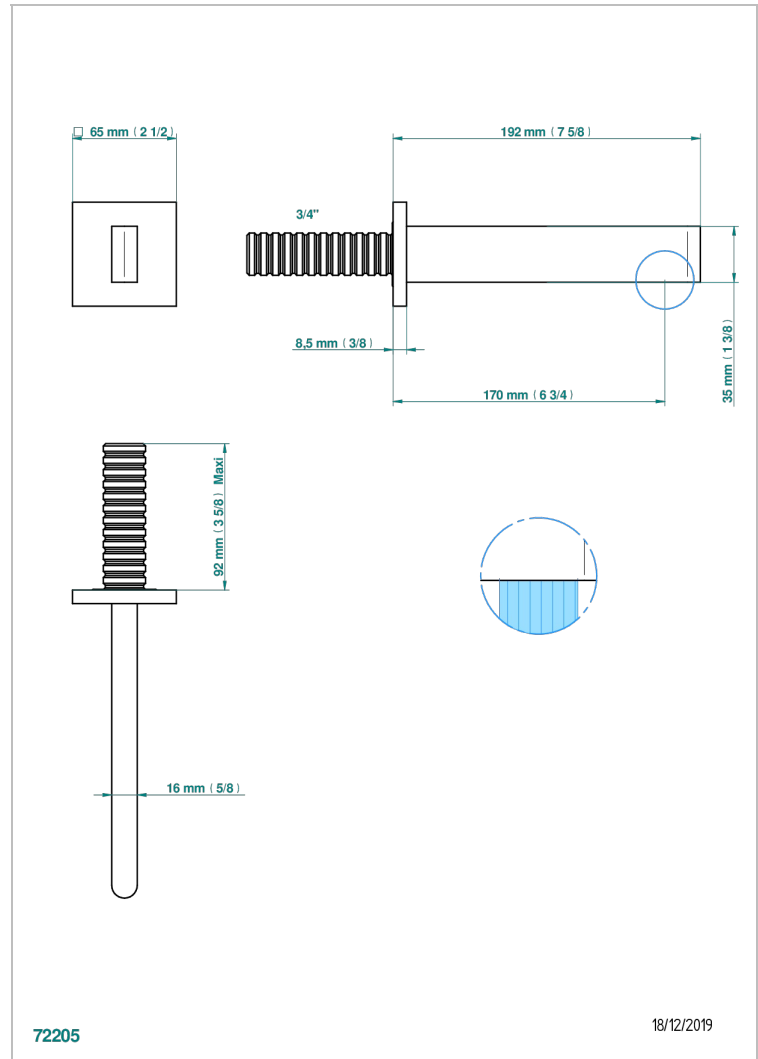

ICON-X WITH LEVER

U7H-43GB

Basin wall spout 3/4 no T junction

CHARACTERISTIC

- Icon-x with lever
- Basin wall spout 3/4 no T junction

TECHNICAL SPECS

- Recommandé : 3 bars (max. 5 bars) - Advised : 43,5 psi (max. 72 psi)
- 9 l/min à 3 bars (1.58 gpm at 43.5 psi)

AVAILABLE FINITIONS

Antique nickel - H28
Black ceram - D30
Blush PVD - H62
Brass color PVD - H49
Brown bronze color PVD - F33
Gold color PVD - H52

Graphite PVD - H64
Matt Umber PVD - H67
Matt blush PVD - H60
Matt brass color PVD - H50
Matt brown bronze color PVD - F34
Matt chrome - C02