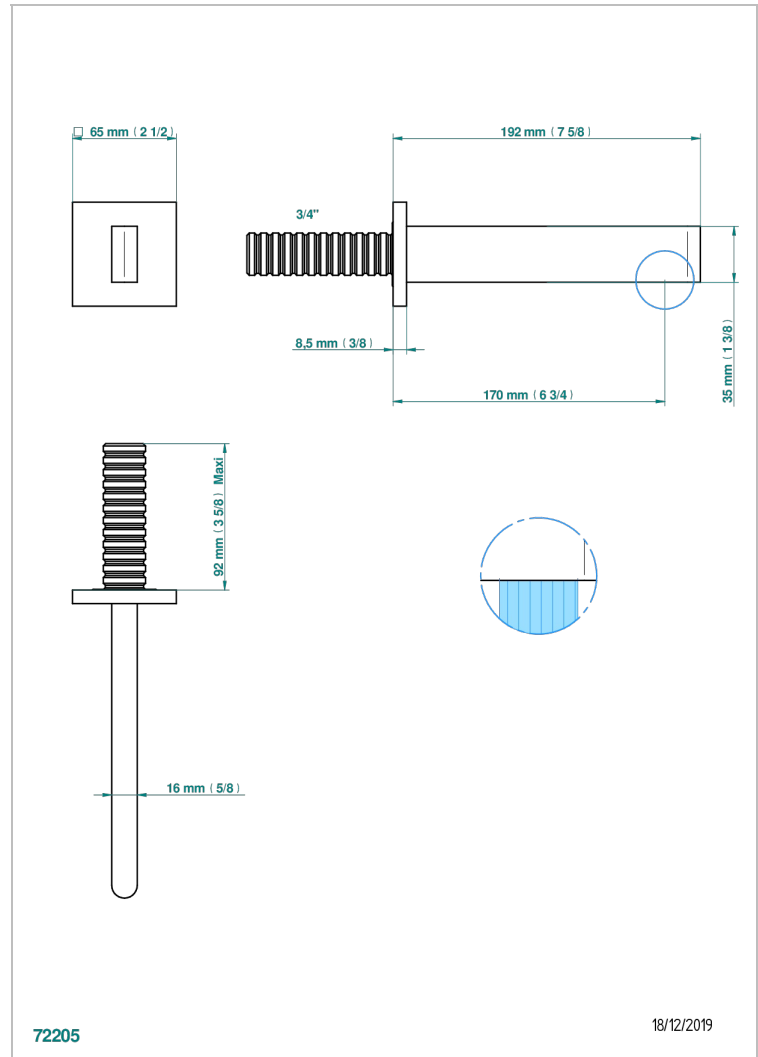

ICON-X WITH LEVER

U7H-43GB

Basin wall spout 3/4 no T junction

CHARACTERISTIC

- Icon-x with lever
- Basin wall spout 3/4 no T junction

TECHNICAL SPECS

- Recommandé : 3 bars (max. 5 bars) - Advised : 43,5 psi (max. 72 psi)
- 9 l/min à 3 bars (1.58 gpm at 43.5 psi)

AVAILABLE FINITIONS

Antique nickel - H28
Black ceram - D30
Blush PVD - H62
Brass color PVD - H49
Brown bronze color PVD - F33
Gold color PVD - H52

Graphite PVD - H64
Matt Umber PVD - H67
Matt blush PVD - H60
Matt brass color PVD - H50
Matt brown bronze color PVD - F34
Matt chrome - C02