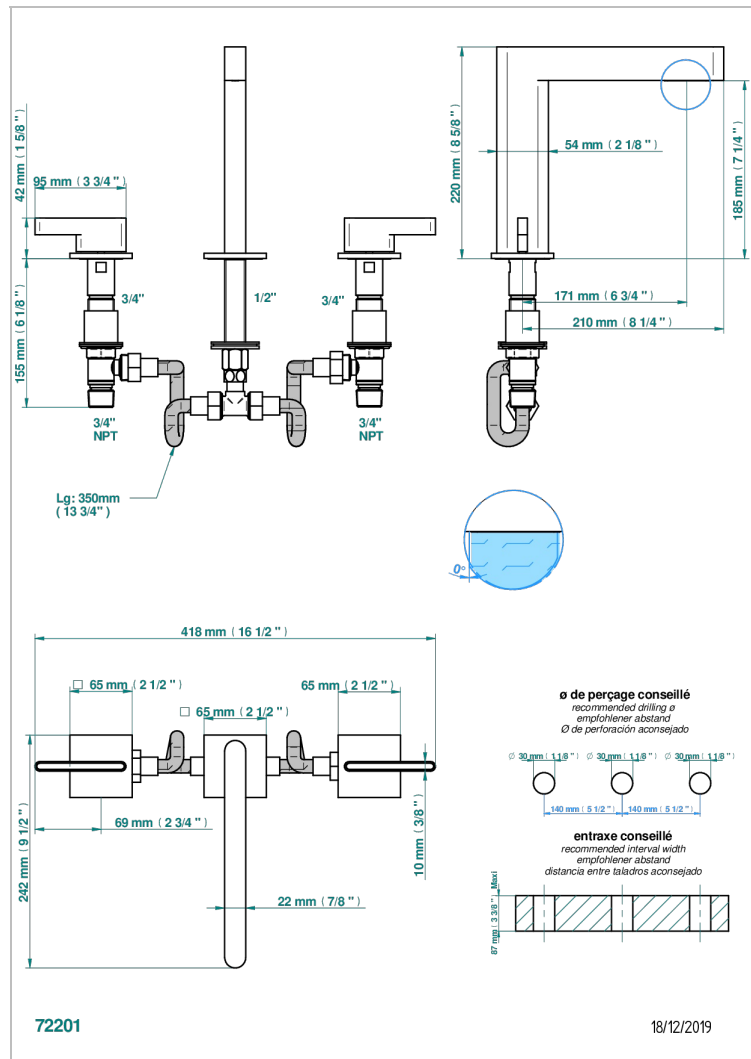

ICON-X CARBON GOLD WITH LEVER

U7T-25SG

Rim mounted 3-hole bath mixer, super goliath spout

CHARACTERISTIC

- ACS : 18ACCLY403
- NF : NF EN 200 - IID/A - Chrome

STANDARDS

AVAILABLE FINITIONS

Antique nickel - H28
Black ceram - D30
Blush PVD - H62
Brass color PVD - H49
Brown bronze color PVD - F33
Gold color PVD - H52