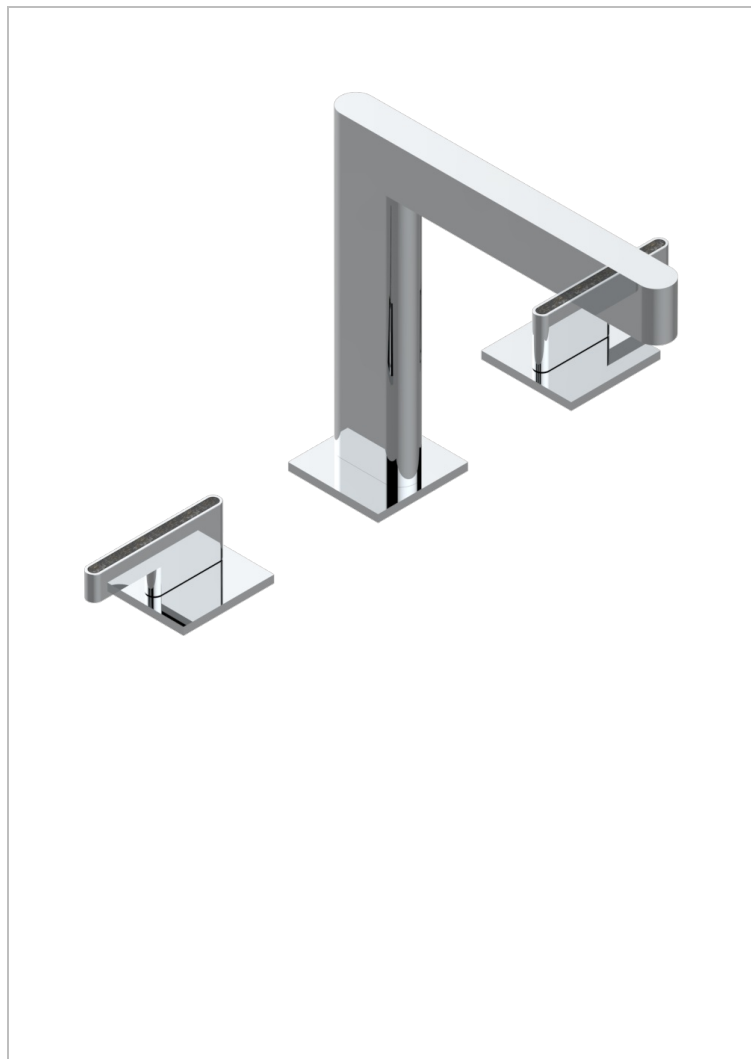

ICON-X CARBON GOLD WITH LEVER

U7T-25SG

Rim mounted 3-hole bath mixer, super goliath spout

CHARACTERISTIC

- ACS : 18ACCLY403
- NF : NF EN 200 - IID/A - Chrome

STANDARDS

AVAILABLE FINITIONS

Antique nickel - H28
Black ceram - D30
Blush PVD - H62
Brass color PVD - H49
Brown bronze color PVD - F33
Gold color PVD - H52

Polished chrome (color finish) - A02
Polished gold (color finish) - F01
Polished nickel - B01
Soft gold - F30
Soft matt gold - F31
Umber PVD - H66